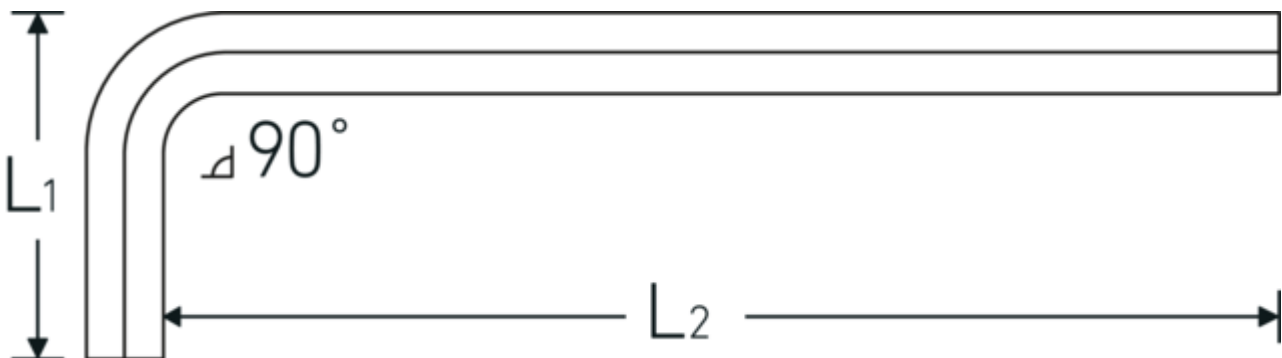

Hex HI-LOK™ offset screwdriver

10759a

Product no. **43564005**
GTIN **4018754085118**
Model **10759 A 2 5/64**
WINKELSCHRAUBENDREHER

Label. Hex HI-LOK™ offset screwdriver Hex drive 5/64 L.50mm x 100mm

- Features.**
- with hexagon end for ratchet No 415SGH N
 - round shaft on screwdriver enables locking of ball retainer

Technologies and features.

HI-LOK™

HI-LOK™ fasteners are widely used in the aerospace industry. Our HI-LOK™ ratchet with centered channel guide for hex keys is designed for safety-critical applications. The boltless design minimises the risk of FOD and ensures robust, vibration-resistant connections with high tensile strength.

Technical Drawing.

Technical Attributes.

Drive profile	Hexagonal
External hex drive (inch)	5/64
Size	2
L1	50 mm
L2	100 mm

Logistics data.

Depth mm (IFS)	113
Width mm (IFS)	45
Height mm (IFS)	3
Length (packed, mm)	120
Width (packed, mm)	60
Height (packed, mm)	6
Volume (packed, dm3)	0.0432 dm3
Art. no.	43564005
Weight (gross, kg)	0,040
Weight PAP (kg)	0,000
Weight PVC (kg)	0,003
GTIN	4018754085118
Country of origin	GERMANY
Region of origin	Nordrhein-Westfalen
WEEE/ElektroG	nicht ear-pflichtig
Customs tariff no.	82054000
Packing standard	5
Weight	8 g