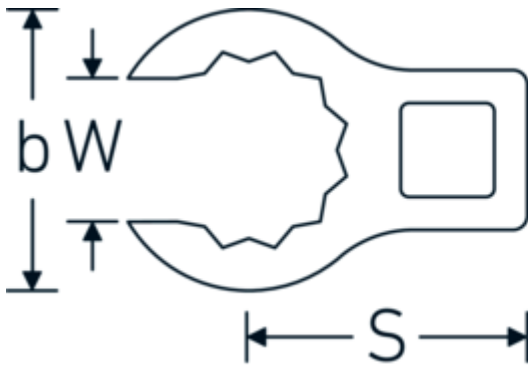

CROW-RING spanner

440

Product no. **03190030**
GTIN **4018754102167**
Model **440 30**

Label. 1/2 " CROW-RING spanner Spanner size 30mm L.63mm

- Features.**
- Chrome Alloy Steel, chrome plated
 - Caution! Modified settings on torque wrench

Technical Drawing.

Technical Attributes.

a	22,5 mm
Internal square drive (inch)	1/2 "
Width mm (b)	48 mm
Length mm (L)	63 mm
S	32,5 mm
Width across flats [mm]	30 mm
W	22 mm

Logistics data.

Depth mm (IFS)	63
Width mm (IFS)	49
Height mm (IFS)	23
Length (packed, mm)	63
Width (packed, mm)	49
Height (packed, mm)	23
Volume (packed, dm ³)	0.071001 dm ³

Variants.

Art. no.	Model no. (ERP)	Description	GTIN
01190008	440 8	1/4 " CROW-RING spanner Spanner size 8mm L.23,8mm	4018754149094
01190009	440 9	1/4 " CROW-RING spanner Spanner size 9mm L.28,5mm	4018754140985
01190010	440 10	1/4 " CROW-RING spanner Spanner size 10mm L.28,4mm	4018754000739
01190011	440 11	1/4 " CROW-RING spanner Spanner size 11mm L.28mm	4018754149100
01190012	440 12	1/4 " CROW-RING spanner Spanner size 12mm L.30,8mm	4018754000746
01190013	440 13	1/4 " CROW-RING spanner Spanner size 13mm L.32mm	4018754102099
01190014	440 14	1/4 " CROW-RING spanner Spanner size 14mm L.31,7mm	4018754000753
02190015	440 15	3/8 " CROW-RING spanner Spanner size 15mm L.36,5mm	4018754141029
02190016	440 16	3/8 " CROW-RING spanner Spanner size 16mm L.36,1mm	4018754003389
02190017	440 17	3/8 " CROW-RING spanner Spanner size 17mm L.39,2mm	4018754003396
02190018	440 18	3/8 " CROW-RING spanner Spanner size 18mm L.40,8mm	4018754003402
02190019	440 19	3/8 " CROW-RING spanner Spanner size 19mm L.40,5mm	4018754003419
02190020	440 20	3/8 " CROW-RING spanner Spanner size 20mm L.42,9mm	4018754141036
02190021	440 21	3/8 " CROW-RING spanner Spanner size 21mm L.42,8mm	4018754003426