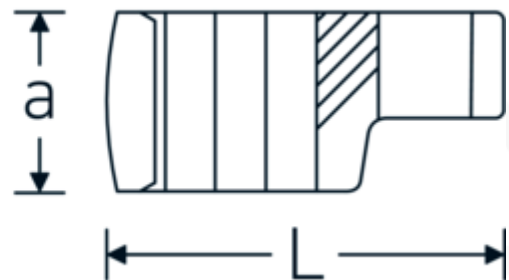

CROW-RING spanner

440

Product no. **03190030**
GTIN **4018754102167**
Model **440 30**

Label. 1/2 " CROW-RING spanner Spanner size 30mm L.63mm

- Features.**
- Chrome Alloy Steel, chrome plated
 - Caution! Modified settings on torque wrench

Technical Drawing.

Technical Attributes.

a	22,5 mm
Internal square drive (inch)	1/2 "
Width mm (b)	48 mm
Length mm (L)	63 mm
S	32,5 mm
Width across flats [mm]	30 mm
W	22 mm

Logistics data.

Depth mm (IFS)	63
Width mm (IFS)	49
Height mm (IFS)	23
Length (packed, mm)	63
Width (packed, mm)	49
Height (packed, mm)	23
Volume (packed, dm ³)	0.071001 dm ³

Variants.

Art. no.	Model no. (ERP)	Description	GTIN
01190008	440 8	1/4 " CROW-RING spanner Spanner size 8mm L.23,8mm	4018754149094
01190009	440 9	1/4 " CROW-RING spanner Spanner size 9mm L.28,5mm	4018754140985
01190010	440 10	1/4 " CROW-RING spanner Spanner size 10mm L.28,4mm	4018754000739
01190011	440 11	1/4 " CROW-RING spanner Spanner size 11mm L.28mm	4018754149100
01190012	440 12	1/4 " CROW-RING spanner Spanner size 12mm L.30,8mm	4018754000746
01190013	440 13	1/4 " CROW-RING spanner Spanner size 13mm L.32mm	4018754102099
01190014	440 14	1/4 " CROW-RING spanner Spanner size 14mm L.31,7mm	4018754000753
02190015	440 15	3/8 " CROW-RING spanner Spanner size 15mm L.36,5mm	4018754141029
02190016	440 16	3/8 " CROW-RING spanner Spanner size 16mm L.36,1mm	4018754003389
02190017	440 17	3/8 " CROW-RING spanner Spanner size 17mm L.39,2mm	4018754003396
02190018	440 18	3/8 " CROW-RING spanner Spanner size 18mm L.40,8mm	4018754003402
02190019	440 19	3/8 " CROW-RING spanner Spanner size 19mm L.40,5mm	4018754003419
02190020	440 20	3/8 " CROW-RING spanner Spanner size 20mm L.42,9mm	4018754141036
02190021	440 21	3/8 " CROW-RING spanner Spanner size 21mm L.42,8mm	4018754003426