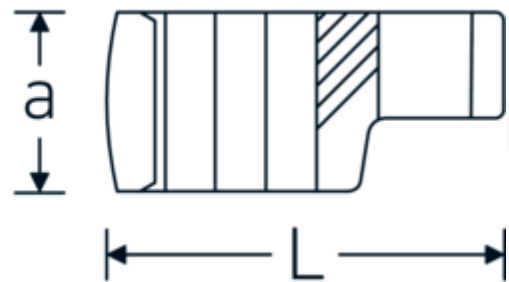

## CROW-RING spanner

440

Product no. 01190010  
GTIN 4018754000739  
Model 440 10

**Label.** 1/4 " CROW-RING spanner Spanner size 10mm L.28,4mm

- Features.**
- Chrome Alloy Steel, chrome plated
  - Caution! Modified settings on torque wrench

## Technical Drawing.

## Technical Attributes.

a	13,5 mm
Internal square drive (inch)	1/4 "
Width mm (b)	18,2 mm
Length mm (L)	28,4 mm
S	14 mm
Width across flats [mm]	10 mm
W	7,1 mm

## Logistics data.

Depth mm (IFS)	28
Width mm (IFS)	18
Height mm (IFS)	14
Length (packed, mm)	29
Width (packed, mm)	19
Height (packed, mm)	15
Volume (packed, dm3)	0.008265 dm3

<b>Art. no.</b>	01190010
<b>Weight (gross, kg)</b>	0,016
<b>Weight PAP (kg)</b>	0,000
<b>Weight PVC (kg)</b>	0,002
<b>GTIN</b>	4018754000739
<b>Country of origin</b>	GERMANY
<b>Region of origin</b>	Nordrhein-Westfalen
<b>WEEE/ElektroG</b>	nicht ear-pflichtig
<b>Customs tariff no.</b>	82042000
<b>Packing standard</b>	1
<b>Weight</b>	16 g