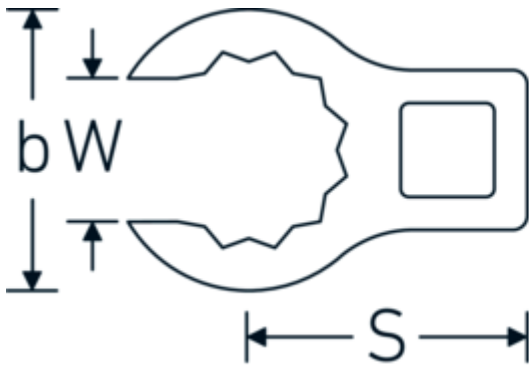

## CROW-RING spanner

440

Product no. 01190010  
GTIN 4018754000739  
Model 440 10

**Label.** 1/4 " CROW-RING spanner Spanner size 10mm L.28,4mm

- Features.**
- Chrome Alloy Steel, chrome plated
  - Caution! Modified settings on torque wrench

## Technical Drawing.

## Technical Attributes.

a	13,5 mm
Internal square drive (inch)	1/4 "
Width mm (b)	18,2 mm
Length mm (L)	28,4 mm
S	14 mm
Width across flats [mm]	10 mm
W	7,1 mm

## Variants.

Art. no.	Model no. (ERP)	Description	GTIN
01190008	440 8	1/4 " CROW-RING spanner Spanner size 8mm L.23,8mm	4018754149094
01190009	440 9	1/4 " CROW-RING spanner Spanner size 9mm L.28,5mm	4018754140985
01190010	440 10	1/4 " CROW-RING spanner Spanner size 10mm L.28,4mm	4018754000739
01190011	440 11	1/4 " CROW-RING spanner Spanner size 11mm L.28mm	4018754149100
01190012	440 12	1/4 " CROW-RING spanner Spanner size 12mm L.30,8mm	4018754000746
01190013	440 13	1/4 " CROW-RING spanner Spanner size 13mm L.32mm	4018754102099
01190014	440 14	1/4 " CROW-RING spanner Spanner size 14mm L.31,7mm	4018754000753
02190015	440 15	3/8 " CROW-RING spanner Spanner size 15mm L.36,5mm	4018754141029
02190016	440 16	3/8 " CROW-RING spanner Spanner size 16mm L.36,1mm	4018754003389
02190017	440 17	3/8 " CROW-RING spanner Spanner size 17mm L.39,2mm	4018754003396
02190018	440 18	3/8 " CROW-RING spanner Spanner size 18mm L.40,8mm	4018754003402
02190019	440 19	3/8 " CROW-RING spanner Spanner size 19mm L.40,5mm	4018754003419
02190020	440 20	3/8 " CROW-RING spanner Spanner size 20mm L.42,9mm	4018754141036
02190021	440 21	3/8 " CROW-RING spanner Spanner size 21mm L.42,8mm	4018754003426