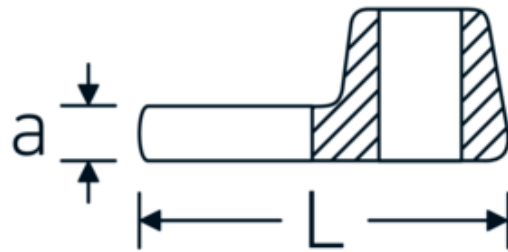

## CROW-FOOT wrench, inch

**540a**

Product no. **02500050**  
GTIN **4018754004713**  
Model **540 A 1 1/16**

### Label.

3/8 " CROW-FOOT wrench Wrench size 1 1/16" L.47mm

### Technical Attributes.

<b>a</b>	8 mm
<b>Internal square drive (inch)</b>	3/8 "
<b>Width mm (b)</b>	45 mm
<b>Length mm (L)</b>	47 mm
<b>S</b>	27,2 mm
<b>Wrench size [inch]</b>	1 1/16 "

02500060	540 A 1 3/8	3/8 " CROW-FOOT wrench Wrench size 1 3/8" L.54,5mm	4018754004768
02500062	540 A 1 7/16	3/8 " CROW-FOOT wrench Wrench size 1 7/16" L.56,5mm	4018754004775
02500064	540 A 1 1/2	3/8 " CROW-FOOT wrench Wrench size 1 1/2" L.58mm	4018754004782
02500065	540 A 1 9/16	3/8 " CROW-FOOT wrench Wrench size 1 9/16" L.59,5mm	4018754004799
02500066	540 A 1 5/8	3/8 " CROW-FOOT wrench Wrench size 1 5/8" L.63mm	4018754004805
02500067	540 A 1 11/16	3/8 " CROW-FOOT wrench Wrench size 1 11/16" L.63mm	4018754173631
02500068	540 A 1 3/4	3/8 " CROW-FOOT wrench Wrench size 1 3/4" L.68mm	4018754004812
02500070	540 A 1 7/8	3/8 " CROW-FOOT wrench Wrench size 1 7/8" L.72mm	4018754004829
02500072	540 A 2	3/8 " CROW-FOOT wrench Wrench size 2" L.75mm	4018754004836
02500074	540 A 2 1/8	3/8 " CROW-FOOT wrench Wrench size 2 1/8" L.75,6mm	4018754173648
02500076	540 A 2 1/4	3/8 " CROW-FOOT wrench Wrench size 2 1/4" L.80,5mm	4018754173655
03500078	540 A 2 3/8	1/2 " CROW-FOOT wrench Wrench size 2 3/8" L.81,5mm	4018754121366