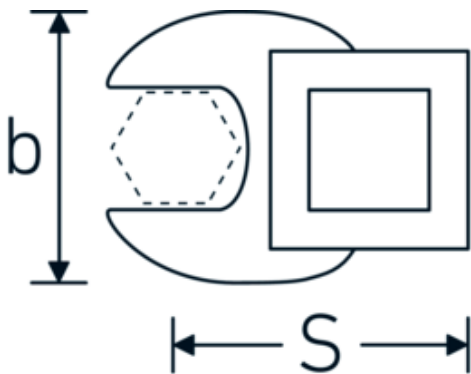

## CROW-FOOT wrench, inch

**540a**

Product no. **02500050**  
GTIN **4018754004713**  
Model **540 A 1 1/16**

### Label.

3/8 " CROW-FOOT wrench Wrench size 1 1/16" L.47mm

### Technical Attributes.

<b>a</b>	8 mm
<b>Internal square drive (inch)</b>	3/8 "
<b>Width mm (b)</b>	45 mm
<b>Length mm (L)</b>	47 mm
<b>S</b>	27,2 mm
<b>Wrench size [inch]</b>	1 1/16 "

## Variants.

Product no.	Model no. (ERP)	Description	GTIN
01500024	540 A 3/8	1/4 " CROW-FOOT wrench Wrench size 3/8" L.25,5mm	4018754173839
02500028	540 A 7/16	3/8 " CROW-FOOT wrench Wrench size 7/16" L.32mm	4018754004621
02500032	540 A 1/2	3/8 " CROW-FOOT wrench Wrench size 1/2" L.34,3mm	4018754004638
02500034	540 A 9/16	3/8 " CROW-FOOT wrench Wrench size 9/16" L.37,7mm	4018754004645
02500036	540 A 5/8	3/8 " CROW-FOOT wrench Wrench size 5/8" L.37,7mm	4018754004652
02500038	540 A 11/16	3/8 " CROW-FOOT wrench Wrench size 11/16" L.42,5mm	4018754004669
02500040	540 A 3/4	3/8 " CROW-FOOT wrench Wrench size 3/4" L.42,5mm	4018754004676
02500042	540 A 13/16	3/8 " CROW-FOOT wrench Wrench size 13/16" L.42,3mm	4018754004683
02500044	540 A 7/8	3/8 " CROW-FOOT wrench Wrench size 7/8" L.44,5mm	4018754004690
02500048	540 A 1	3/8 " CROW-FOOT wrench Wrench size 1" L.47mm	4018754004706
02500050	540 A 1 1/16	3/8 " CROW-FOOT wrench Wrench size 1 1/16" L.47mm	4018754004713
02500052	540 A 1 1/8	3/8 " CROW-FOOT wrench Wrench size 1 1/8" L.50mm	4018754004720
02500054	540 A 1 3/16	3/8 " CROW-FOOT wrench Wrench size 1 3/16" L.50mm	4018754004737
02500056	540 A 1 1/4	3/8 " CROW-FOOT wrench Wrench size 1 1/4" L.53mm	4018754004744
02500058	540 A 1 5/16	3/8 " CROW-FOOT wrench Wrench size 1 5/16" L.53mm	4018754004751