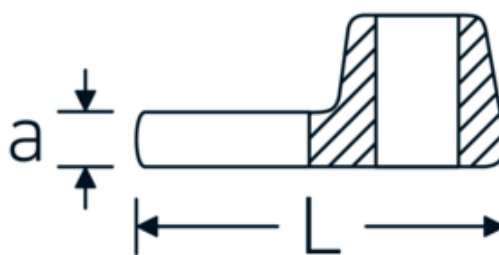

## Crowfoot-Schlüssel, zöllig

540a

Art.-Nr. 02500040  
GTIN 4018754004676  
Modell 540 A 3/4

**Bezeichnung.** 3/8 " Crowfoot-Schlüssel SW 3/4" L.42,5mm

**Eigenschaften.** • Chrome Alloy Steel, verchromt

## Technische Zeichnung.

## Technische Attribute.

a	6,3 mm
Antriebsvierkant innen (Zoll)	3/8 "
Breite mm (b)	38 mm
Länge mm (L)	42,5 mm
S	24 mm
Schlüsselweite [Zoll]	3/4 "

02500070	540 A 1 7/8	3/8 " Crowfoot-Schlüssel SW 1 7/8" L.72mm	4018754004829
02500072	540 A 2	3/8 " Crowfoot-Schlüssel SW 2" L.75mm	4018754004836
02500074	540 A 2 1/8	3/8 " Crowfoot-Schlüssel SW 2 1/8" L.75,6mm	4018754173648
02500076	540 A 2 1/4	3/8 " Crowfoot-Schlüssel SW 2 1/4" L.80,5mm	4018754173655
03500078	540 A 2 3/8	1/2 " Crowfoot-Schlüssel SW 2 3/8" L.81,5mm	4018754121366