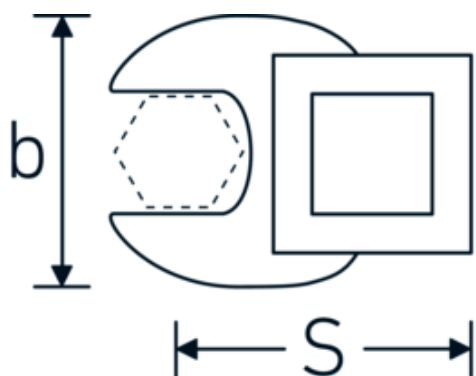

## Crowfoot-Schlüssel, zöllig

540a

Art.-Nr. 02500040  
GTIN 4018754004676  
Modell 540 A 3/4

**Bezeichnung.** 3/8 " Crowfoot-Schlüssel SW 3/4" L.42,5mm

**Eigenschaften.** • Chrome Alloy Steel, verchromt

## Technische Zeichnung.

## Technische Attribute.

a	6,3 mm
Antriebsvierkant innen (Zoll)	3/8 "
Breite mm (b)	38 mm
Länge mm (L)	42,5 mm
S	24 mm
Schlüsselweite [Zoll]	3/4 "

02500070	540 A 1 7/8	3/8 " Crowfoot-Schlüssel SW 1 7/8" L.72mm	4018754004829
02500072	540 A 2	3/8 " Crowfoot-Schlüssel SW 2" L.75mm	4018754004836
02500074	540 A 2 1/8	3/8 " Crowfoot-Schlüssel SW 2 1/8" L.75,6mm	4018754173648
02500076	540 A 2 1/4	3/8 " Crowfoot-Schlüssel SW 2 1/4" L.80,5mm	4018754173655
03500078	540 A 2 3/8	1/2 " Crowfoot-Schlüssel SW 2 3/8" L.81,5mm	4018754121366