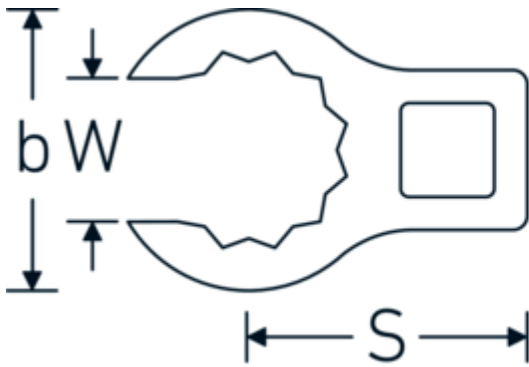

CROW-RING spanner

440

Product no. **03190036**
GTIN **4018754102075**
Model **440 36**

Label. 1/2 " CROW-RING spanner Spanner size 36mm L.66,5mm

- Features.**
- Chrome Alloy Steel, chrome plated
 - Caution! Modified settings on torque wrench

Technical Drawing.

Technical Attributes.

a	24 mm
Internal square drive (inch)	1/2 "
Width mm (b)	51,9 mm
Length mm (L)	66,5 mm
S	34,6 mm
Width across flats [mm]	36 mm
W	27 mm

Logistics data.

Depth mm (IFS)	65
Width mm (IFS)	50
Height mm (IFS)	15
Length (packed, mm)	66
Width (packed, mm)	51
Height (packed, mm)	16
Volume (packed, dm3)	0.053856 dm3

Variants.

Art. no.	Model no. (ERP)	Description	GTIN
01190008	440 8	1/4 " CROW-RING spanner Spanner size 8mm L.23,8mm	4018754149094
01190009	440 9	1/4 " CROW-RING spanner Spanner size 9mm L.28,5mm	4018754140985
01190010	440 10	1/4 " CROW-RING spanner Spanner size 10mm L.28,4mm	4018754000739
01190011	440 11	1/4 " CROW-RING spanner Spanner size 11mm L.28mm	4018754149100
01190012	440 12	1/4 " CROW-RING spanner Spanner size 12mm L.30,8mm	4018754000746
01190013	440 13	1/4 " CROW-RING spanner Spanner size 13mm L.32mm	4018754102099
01190014	440 14	1/4 " CROW-RING spanner Spanner size 14mm L.31,7mm	4018754000753
02190015	440 15	3/8 " CROW-RING spanner Spanner size 15mm L.36,5mm	4018754141029
02190016	440 16	3/8 " CROW-RING spanner Spanner size 16mm L.36,1mm	4018754003389
02190017	440 17	3/8 " CROW-RING spanner Spanner size 17mm L.39,2mm	4018754003396
02190018	440 18	3/8 " CROW-RING spanner Spanner size 18mm L.40,8mm	4018754003402
02190019	440 19	3/8 " CROW-RING spanner Spanner size 19mm L.40,5mm	4018754003419
02190020	440 20	3/8 " CROW-RING spanner Spanner size 20mm L.42,9mm	4018754141036
02190021	440 21	3/8 " CROW-RING spanner Spanner size 21mm L.42,8mm	4018754003426