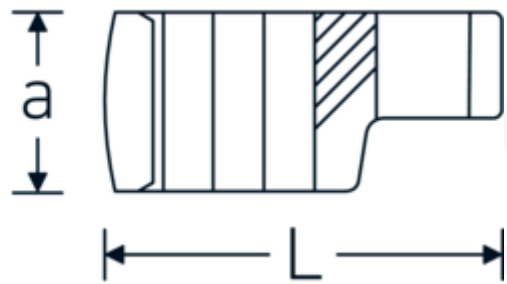

CROW-RING spanner

440

Product no. **03190036**
GTIN **4018754102075**
Model **440 36**

Label. 1/2 " CROW-RING spanner Spanner size 36mm L.66,5mm

- Features.**
- Chrome Alloy Steel, chrome plated
 - Caution! Modified settings on torque wrench

Technical Drawing.

Technical Attributes.

a	24 mm
Internal square drive (inch)	1/2 "
Width mm (b)	51,9 mm
Length mm (L)	66,5 mm
S	34,6 mm
Width across flats [mm]	36 mm
W	27 mm

Logistics data.

Depth mm (IFS)	65
Width mm (IFS)	50
Height mm (IFS)	15
Length (packed, mm)	66
Width (packed, mm)	51
Height (packed, mm)	16
Volume (packed, dm3)	0.053856 dm3

Variants.

Art. no.	Model no. (ERP)	Description	GTIN
01190008	440 8	1/4 " CROW-RING spanner Spanner size 8mm L.23,8mm	4018754149094
01190009	440 9	1/4 " CROW-RING spanner Spanner size 9mm L.28,5mm	4018754140985
01190010	440 10	1/4 " CROW-RING spanner Spanner size 10mm L.28,4mm	4018754000739
01190011	440 11	1/4 " CROW-RING spanner Spanner size 11mm L.28mm	4018754149100
01190012	440 12	1/4 " CROW-RING spanner Spanner size 12mm L.30,8mm	4018754000746
01190013	440 13	1/4 " CROW-RING spanner Spanner size 13mm L.32mm	4018754102099
01190014	440 14	1/4 " CROW-RING spanner Spanner size 14mm L.31,7mm	4018754000753
02190015	440 15	3/8 " CROW-RING spanner Spanner size 15mm L.36,5mm	4018754141029
02190016	440 16	3/8 " CROW-RING spanner Spanner size 16mm L.36,1mm	4018754003389
02190017	440 17	3/8 " CROW-RING spanner Spanner size 17mm L.39,2mm	4018754003396
02190018	440 18	3/8 " CROW-RING spanner Spanner size 18mm L.40,8mm	4018754003402
02190019	440 19	3/8 " CROW-RING spanner Spanner size 19mm L.40,5mm	4018754003419
02190020	440 20	3/8 " CROW-RING spanner Spanner size 20mm L.42,9mm	4018754141036
02190021	440 21	3/8 " CROW-RING spanner Spanner size 21mm L.42,8mm	4018754003426