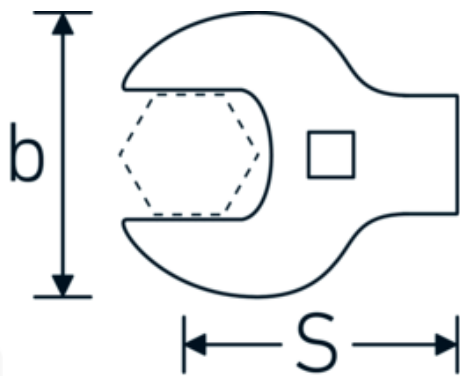

CROW-FOOT wrench heavy-duty, inch
540a HD

Product no. **02501048**
GTIN **4018754198115**
Model **540A HD SW 1 ZOLL**

Label.

3/8 " CROW-FOOT wrench heavy-duty Wrench size 1" L.56mm

Technical Drawing.

Technical Attributes.

a	11 mm
Internal square drive (inch)	3/8 "
Width mm (b)	53,4 mm

Logistics data.

Depth mm (IFS)	55
Width mm (IFS)	55
Height mm (IFS)	10

Length mm (L)	56 mm	Length (packed, mm)	55
S	33,2 mm	Width (packed, mm)	55
Wrench size [inch]	1 "	Height (packed, mm)	10
		Volume (packed, dm3)	0.03025 dm3
		Product no.	02501048
		Weight (gross, kg)	0,133
		Weight PAP (kg)	0,000
		Weight PVC (kg)	0,002
		GTIN	4018754198115
		Country of origin	GERMANY
		Region of origin	Nordrhein-Westfalen
		WEEE/ElektroG	nicht ear-pflichtig
		Customs tariff no.	82042000
		Packing standard	1
		Weight	133 g