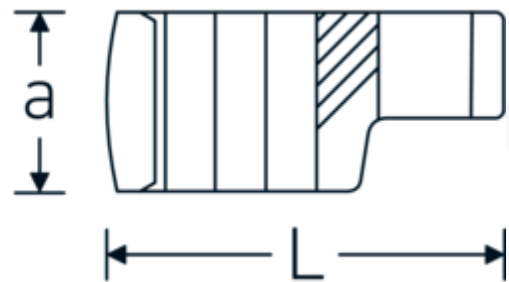

CROW-RING spanner

440

Product no. 02190021
GTIN 4018754003426
Model 440 21

Label. 3/8 " CROW-RING spanner Spanner size 21mm L.42,8mm

Features.

- Chrome Alloy Steel, chrome plated
- Caution! Modified settings on torque wrench

Technical Drawing.

Technical Attributes.

a	18,5 mm
Internal square drive (inch)	3/8 "
Width mm (b)	31,3 mm
Length mm (L)	42,8 mm
S	22,5 mm
Width across flats [mm]	21 mm
W	16,2 mm

Logistics data.

Depth mm (IFS)	42
Width mm (IFS)	31
Height mm (IFS)	18
Length (packed, mm)	43
Width (packed, mm)	32
Height (packed, mm)	19
Volume (packed, dm3)	0.026144 dm3

Variants.

Art. no.	Model no. (ERP)	Description	GTIN
01190008	440 8	1/4 " CROW-RING spanner Spanner size 8mm L.23,8mm	4018754149094
01190009	440 9	1/4 " CROW-RING spanner Spanner size 9mm L.28,5mm	4018754140985
01190010	440 10	1/4 " CROW-RING spanner Spanner size 10mm L.28,4mm	4018754000739
01190011	440 11	1/4 " CROW-RING spanner Spanner size 11mm L.28mm	4018754149100
01190012	440 12	1/4 " CROW-RING spanner Spanner size 12mm L.30,8mm	4018754000746
01190013	440 13	1/4 " CROW-RING spanner Spanner size 13mm L.32mm	4018754102099
01190014	440 14	1/4 " CROW-RING spanner Spanner size 14mm L.31,7mm	4018754000753
02190015	440 15	3/8 " CROW-RING spanner Spanner size 15mm L.36,5mm	4018754141029
02190016	440 16	3/8 " CROW-RING spanner Spanner size 16mm L.36,1mm	4018754003389
02190017	440 17	3/8 " CROW-RING spanner Spanner size 17mm L.39,2mm	4018754003396
02190018	440 18	3/8 " CROW-RING spanner Spanner size 18mm L.40,8mm	4018754003402
02190019	440 19	3/8 " CROW-RING spanner Spanner size 19mm L.40,5mm	4018754003419
02190020	440 20	3/8 " CROW-RING spanner Spanner size 20mm L.42,9mm	4018754141036
02190021	440 21	3/8 " CROW-RING spanner Spanner size 21mm L.42,8mm	4018754003426