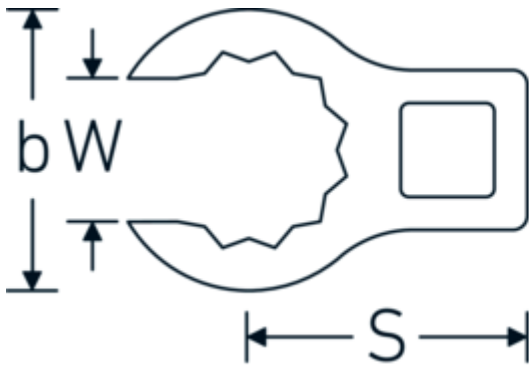

CROW-RING spanner

440

Product no. 02190021
GTIN 4018754003426
Model 440 21

Label. 3/8 " CROW-RING spanner Spanner size 21mm L.42,8mm

Features.

- Chrome Alloy Steel, chrome plated
- Caution! Modified settings on torque wrench

Technical Drawing.

Technical Attributes.

a	18,5 mm
Internal square drive (inch)	3/8 "
Width mm (b)	31,3 mm
Length mm (L)	42,8 mm
S	22,5 mm
Width across flats [mm]	21 mm
W	16,2 mm

Logistics data.

Depth mm (IFS)	42
Width mm (IFS)	31
Height mm (IFS)	18
Length (packed, mm)	43
Width (packed, mm)	32
Height (packed, mm)	19
Volume (packed, dm3)	0.026144 dm3

Variants.

Art. no.	Model no. (ERP)	Description	GTIN
01190008	440 8	1/4 " CROW-RING spanner Spanner size 8mm L.23,8mm	4018754149094
01190009	440 9	1/4 " CROW-RING spanner Spanner size 9mm L.28,5mm	4018754140985
01190010	440 10	1/4 " CROW-RING spanner Spanner size 10mm L.28,4mm	4018754000739
01190011	440 11	1/4 " CROW-RING spanner Spanner size 11mm L.28mm	4018754149100
01190012	440 12	1/4 " CROW-RING spanner Spanner size 12mm L.30,8mm	4018754000746
01190013	440 13	1/4 " CROW-RING spanner Spanner size 13mm L.32mm	4018754102099
01190014	440 14	1/4 " CROW-RING spanner Spanner size 14mm L.31,7mm	4018754000753
02190015	440 15	3/8 " CROW-RING spanner Spanner size 15mm L.36,5mm	4018754141029
02190016	440 16	3/8 " CROW-RING spanner Spanner size 16mm L.36,1mm	4018754003389
02190017	440 17	3/8 " CROW-RING spanner Spanner size 17mm L.39,2mm	4018754003396
02190018	440 18	3/8 " CROW-RING spanner Spanner size 18mm L.40,8mm	4018754003402
02190019	440 19	3/8 " CROW-RING spanner Spanner size 19mm L.40,5mm	4018754003419
02190020	440 20	3/8 " CROW-RING spanner Spanner size 20mm L.42,9mm	4018754141036
02190021	440 21	3/8 " CROW-RING spanner Spanner size 21mm L.42,8mm	4018754003426