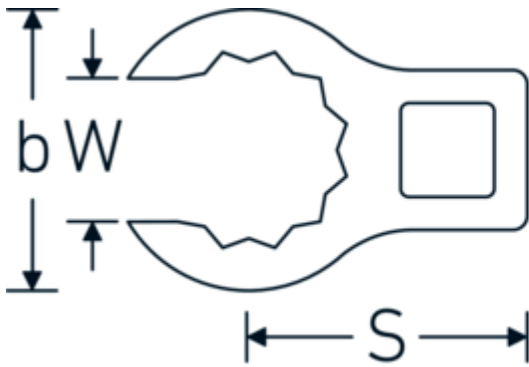

CROW-RING spanner

440a

Product no. **03490058**
GTIN **4018754008469**
Model **440 A 1 5/16**

Label. 1/2 " CROW-RING spanner Spanner size 1 5/16" L.62,3mm

- Features.**
- Chrome Alloy Steel, chrome plated
 - caution! Modified settings on torque wrench
 - size 3/8: for Volvo aircraft engine, type "JAS"

Technical Drawing.

Technical Attributes.

a	22,5 mm
Internal square drive (inch)	1/2 "
Width mm (b)	48 mm
Length mm (L)	62,3 mm
S	32,5 mm
Spanner size [inch]	1 5/16 "

Logistics data.

Depth mm (IFS)	62
Width mm (IFS)	48
Height mm (IFS)	23
Length (packed, mm)	62
Width (packed, mm)	48
Height (packed, mm)	23

Variants.

Art. no.	Model no. (ERP)	Description	GTIN
01490024	440 A 3/8	1/4 " CROW-RING spanner Spanner size 3/8" L.28,4mm	4018754116805
01490028	440 A 7/16	1/4 " CROW-RING spanner Spanner size 7/16" L.28mm	4018754001460
01490032	440 A 1/2	1/4 " CROW-RING spanner Spanner size 1/2" L.30,5mm	4018754001477
01490034	440 A 9/16	1/4 " CROW-RING spanner Spanner size 9/16" L.31,7mm	4018754001484
02490036	440 A 5/8	3/8 " CROW-RING spanner Spanner size 5/8" L.36,5mm	4018754004546
02490038	440 A 11/16	3/8 " CROW-RING spanner Spanner size 11/16" L.39,2mm	4018754004553
02490040	440 A 3/4	3/8 " CROW-RING spanner Spanner size 3/4" L.40,9mm	4018754004560
02490042	440 A 13/16	3/8 " CROW-RING spanner Spanner size 13/16" L.42,9mm	4018754004577
02490044	440 A 7/8	3/8 " CROW-RING spanner Spanner size 7/8" L.45,2mm	4018754004584
02490046	440 A 15/16	3/8 " CROW-RING spanner Spanner size 15/16" L.47,2mm	4018754004591
02490048	440 A 1	3/8 " CROW-RING spanner Spanner size 1" L.49,3mm	4018754004607
02490050	440 A 1 1/16	3/8 " CROW-RING spanner Spanner size 1 1/16" L.52,8mm	4018754004614
03490052	440 A 1 1/8	1/2 " CROW-RING spanner Spanner size 1 1/8" L.56,8mm	4018754008445
03490056	440 A 1 1/4	1/2 " CROW-RING spanner Spanner size 1 1/4" L.62,5mm	4018754008452