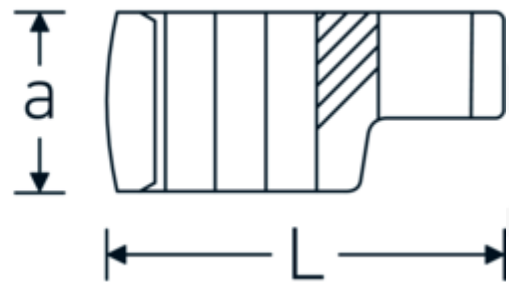

CROW-RING spanner

440a

Product no. **03490058**
GTIN **4018754008469**
Model **440 A 1 5/16**

Label. 1/2 " CROW-RING spanner Spanner size 1 5/16" L.62,3mm

- Features.**
- Chrome Alloy Steel, chrome plated
 - caution! Modified settings on torque wrench
 - size 3/8: for Volvo aircraft engine, type "JAS"

Technical Drawing.

Technical Attributes.

a	22,5 mm
Internal square drive (inch)	1/2 "
Width mm (b)	48 mm
Length mm (L)	62,3 mm
S	32,5 mm
Spanner size [inch]	1 5/16 "

Logistics data.

Depth mm (IFS)	62
Width mm (IFS)	48
Height mm (IFS)	23
Length (packed, mm)	62
Width (packed, mm)	48
Height (packed, mm)	23

W	24,6 mm	Volume (packed, dm3)	0.068448 dm3
		Art. no.	03490058
		Weight (gross, kg)	0,130
		Weight PAP (kg)	0,000
		Weight PVC (kg)	0,003
		GTIN	4018754008469
		Country of origin	GERMANY
		Region of origin	Nordrhein-Westfalen
		WEEE/ElektroG	nicht ear-pflichtig
		Customs tariff no.	82042000
		Packing standard	1
		Weight	130 g