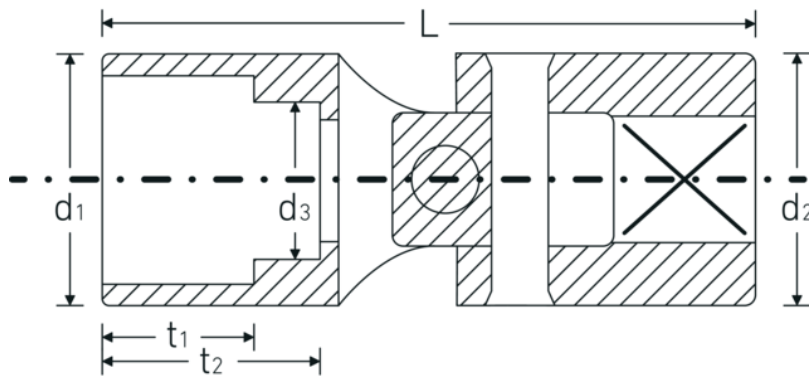

Technical Drawing.

Technical Attributes.

Drive profile	bi-hex AS-Drive®
Internal square drive (inch)	1/4 "
d1	8,6 mm
d2	12,7 mm
d3	4,8 mm
Length mm (L)	32 mm
Spanner size [inch]	7/32 "
t1	5,5 mm
t2	10 mm

Logistics data.

Depth mm (IFS)	32
Width mm (IFS)	12
Height mm (IFS)	12
Length (packed, mm)	95
Width (packed, mm)	13
Height (packed, mm)	13
Volume (packed, dm3)	0.016055 dm3
Art. no.	01540014
Weight (gross, kg)	0,090
Weight PAP (kg)	0,000
Weight PVC (kg)	0,002
GTIN	4018754173570
Country of origin	GERMANY
Region of origin	Nordrhein-Westfalen
WEEE/ElektroG	nicht ear-pflichtig
Customs tariff no.	82042000
Packing standard	5
Weight	17 g