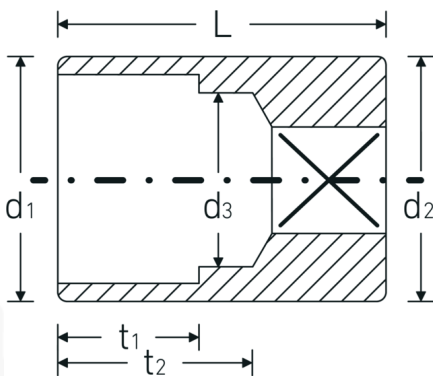

Sockets

40aD

Product no. **01530018**
 GTIN **4018754001521**
 Model **40 AD 9/32**

Label. 1/4 " Sockets Spanner size 9/32" L.23mm

- Features.**
- ASME B 107.1, Fed. Spec. GGG-W-641, SAE AS 954-E (test values)
 - HPQ® heavy-duty steel, chrome-plated

Advantages.

ASME B 107.1, Fed. Spec. GGG-W-641, SAE AS 954-E (test values).

Technical Drawing.

Technical Attributes.

Drive profile bi-hex AS-Drive®
 Internal square drive (inch) 1/4 "

Logistics data.

Depth mm (IFS) 23
 Width mm (IFS) 11

d1	10,7 mm	Height mm (IFS)	11
d2	10,7 mm	Length (packed, mm)	90
d3	6,6 mm	Width (packed, mm)	40
Length mm (L)	23 mm	Height (packed, mm)	12
Spanner size [inch]	9/32 "	Volume (packed, dm3)	0.0432 dm3
t1	6,5 mm	Art. no.	01530018
t2	13,2 mm	Weight (gross, kg)	0,085
		Weight PAP (kg)	0,000
		Weight PVC (kg)	0,002
		GTIN	4018754001521
		Country of origin	GERMANY
		Region of origin	Nordrhein-Westfalen
		WEEE/ElektroG	nicht ear-pflichtig
		Customs tariff no.	82042000
		Packing standard	10
		Weight	8 g

Variants.

Art. no.	Model no. (ERP)	Description	GTIN
01530034	40 AD 9/16	1/4 " Sockets Spanner size 9/16" L.24mm	4018754001583
01530032	40 AD 1/2	1/4 " Sockets Spanner size 1/2" L.23mm	4018754001576
01530028	40 AD 7/16	1/4 " Sockets Spanner size 7/16" L.23mm	4018754001569
01530024	40 AD 3/8	1/4 " Sockets Spanner size 3/8" L.23mm	4018754001552
01530022	40 AD 11/32	1/4 " Sockets Spanner size 11/32" L.23mm	4018754001545
01530020	40 AD 5/16	1/4 " Sockets Spanner size 5/16" L.23mm	4018754001538
01530018	40 AD 9/32	1/4 " Sockets Spanner size 9/32" L.23mm	4018754001521
01530016	40 AD 1/4	1/4 " Sockets Spanner size 1/4" L.23mm	4018754001514
01530014	40 AD 7/32	1/4 " Sockets Spanner size 7/32" L.23mm	4018754001507
01530012	40 AD 3/16	1/4 " Sockets Spanner size 3/16" L.23mm	4018754001491
01530010	40 AD 5/32	1/4 " Sockets Spanner size 5/32" L.23mm	4018754126965