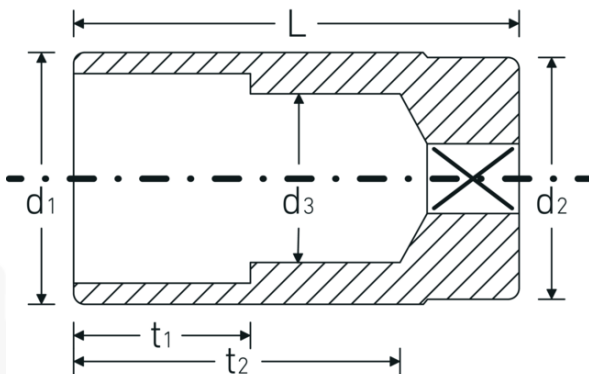

## Socket

46a

Product no. **02420042**  
GTIN **4018754127023**  
Model **46 A 13/16**

**Label.** 3/8 " Socket Spanner size 13/16" L.65mm

**Features.**

- Long
- ASME B 107.1, Fed. Spec. GGG-W-641, SAE AS 954-E
- HPQ® heavy-duty steel, chrome-plated

## Technical Drawing.

## Logistics data.

Depth mm (IFS) 65

<b>Internal square drive (inch)</b>	3/8 "	<b>Width mm (IFS)</b>	27
<b>d1</b>	27,2 mm	<b>Height mm (IFS)</b>	27
<b>d2</b>	25 mm	<b>Length (packed, mm)</b>	180
<b>d3</b>	19,4 mm	<b>Width (packed, mm)</b>	80
<b>Length mm (L)</b>	65 mm	<b>Height (packed, mm)</b>	30
<b>Spanner size [inch]</b>	13/16 "	<b>Volume (packed, dm3)</b>	0.432 dm3
<b>t1</b>	30 mm	<b>Art. no.</b>	02420042
<b>t2</b>	51,6 mm	<b>Weight (gross, kg)</b>	0,665
		<b>Weight PAP (kg)</b>	0,000
		<b>Weight PVC (kg)</b>	0,006
		<b>GTIN</b>	4018754127023
		<b>Country of origin</b>	GERMANY
		<b>Region of origin</b>	Nordrhein-Westfalen
		<b>WEEE/ElektroG</b>	nicht ear-pflichtig
		<b>Customs tariff no.</b>	82042000
		<b>Packing standard</b>	5
		<b>Weight</b>	130 g