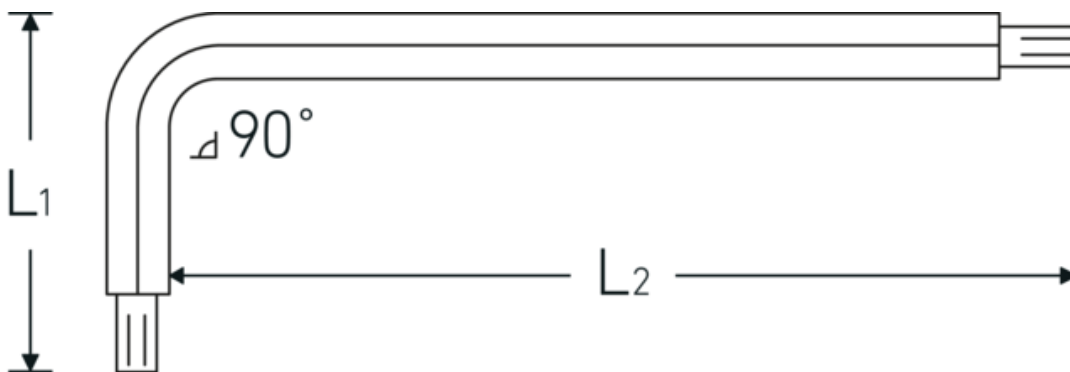

## Hex key with ball end for socket head screws

10767

Product no. **43263008**  
 GTIN **4018754332830**  
 Model **10767 8 KUGELKOPF-  
 WINKELSCHRAUBENDREHER  
 SECHSKANT**

### Label.

Hex key with ball end for socket head screws Hex drive 8mm L.36mm x 198mm

### Features.

- for hexagon socket head screws
- with ball end on long arm
- swivel angle up to 25° each side
- Chrome Vanadium, gunmetal finish

### Technical Attributes.

Drive profile	Hexagonal
External hex drive (mm)	8 mm
L1	36 mm
L2	198 mm