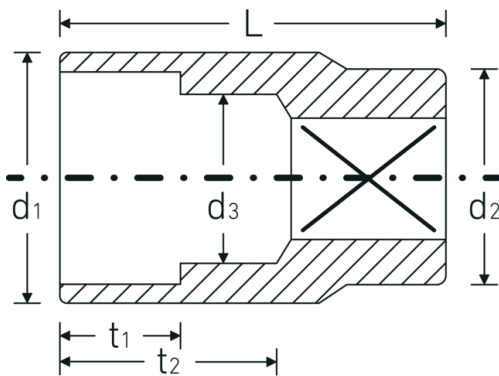

## Technical Drawing.

## Technical Attributes.

Drive profile	bi-hex AS-Drive®
Internal square drive (inch)	3/8 "
d1	23 mm
d2	19 mm
d3	16 mm
DIN	DIN 3124 / ISO 2725-1, ASME B 107.5M, DIN EN 3709
Length mm (L)	31 mm
Width across flats [mm]	17 mm

## Logistics data.

Depth mm (IFS)	26
Width mm (IFS)	23
Height mm (IFS)	23
Length (packed, mm)	116
Width (packed, mm)	47
Height (packed, mm)	27
Volume (packed, dm <sup>3</sup> )	0.147204 dm <sup>3</sup>
Product no.	02010017
Weight (gross, kg)	0,465

## Variants.

Product no.	Model no. (ERP)	Description	GTIN
02010007	45 7	3/8 " Socket Wrench size 7mm L.24mm	4018754001903
02010008	45 8	3/8 " Socket Wrench size 8mm L.25mm	4018754001910
02010009	45 9	3/8 " Socket Wrench size 9mm L.25mm	4018754001927
02010010	45 10	3/8 " Socket Wrench size 10mm L.27mm	4018754001934
02010011	45 11	3/8 " Socket Wrench size 11mm L.27mm	4018754001941
02010012	45 12	3/8 " Socket Wrench size 12mm L.28mm	4018754001958
02010013	45 13	3/8 " Socket Wrench size 13mm L.30mm	4018754001965
02010014	45 14	3/8 " Socket Wrench size 14mm L.30mm	4018754001972
02010015	45 15	3/8 " Socket Wrench size 15mm L.31mm	4018754001989
02010016	45 16	3/8 " Socket Wrench size 16mm L.31mm	4018754001996
02010017	45 17	3/8 " Socket Wrench size 17mm L.31mm	4018754002009
02010018	45 18	3/8 " Socket Wrench size 18mm L.32mm	4018754002016
02010019	45 19	3/8 " Socket Wrench size 19mm L.32mm	4018754002023
02010020	45 20	3/8 " Socket Wrench size 20mm L.34mm	4018754002030
02010021	45 21	3/8 " Socket Wrench size 21mm L.34mm	4018754002047
02010022	45 22	3/8 " Socket Wrench size 22mm L.35mm	4018754002054
02010024	45 24	3/8 " Socket Wrench size 24mm L.35mm	4018754149148