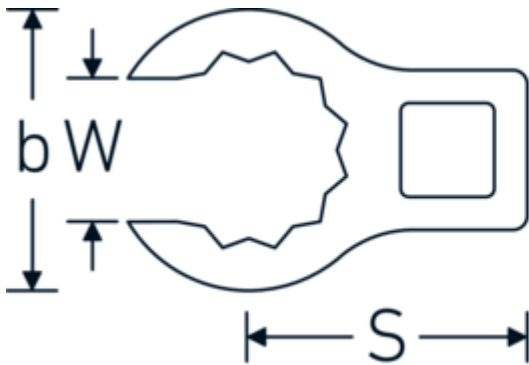

CROW-RING spanner

440

Product no. **02190027**
GTIN **4018754003464**
Model **440 27**

Label. 3/8 " CROW-RING spanner Spanner size 27mm L.52,8mm

Features.

- Chrome Alloy Steel, chrome plated
- Caution! Modified settings on torque wrench

Technical Drawing.

Technical Attributes.

a	21,4 mm
Internal square drive (inch)	3/8 "
Width mm (b)	40 mm
Length mm (L)	52,8 mm
S	28,2 mm
Width across flats [mm]	27 mm
W	20 mm

Logistics data.

Depth mm (IFS)	59
Width mm (IFS)	43
Height mm (IFS)	22
Length (packed, mm)	60
Width (packed, mm)	44
Height (packed, mm)	23
Volume (packed, dm3)	0.06072 dm3

Variants.

Art. no.	Model no. (ERP)	Description	GTIN
01190008	440 8	1/4 " CROW-RING spanner Spanner size 8mm L.23,8mm	4018754149094
01190009	440 9	1/4 " CROW-RING spanner Spanner size 9mm L.28,5mm	4018754140985
01190010	440 10	1/4 " CROW-RING spanner Spanner size 10mm L.28,4mm	4018754000739
01190011	440 11	1/4 " CROW-RING spanner Spanner size 11mm L.28mm	4018754149100
01190012	440 12	1/4 " CROW-RING spanner Spanner size 12mm L.30,8mm	4018754000746
01190013	440 13	1/4 " CROW-RING spanner Spanner size 13mm L.32mm	4018754102099
01190014	440 14	1/4 " CROW-RING spanner Spanner size 14mm L.31,7mm	4018754000753
02190015	440 15	3/8 " CROW-RING spanner Spanner size 15mm L.36,5mm	4018754141029
02190016	440 16	3/8 " CROW-RING spanner Spanner size 16mm L.36,1mm	4018754003389
02190017	440 17	3/8 " CROW-RING spanner Spanner size 17mm L.39,2mm	4018754003396
02190018	440 18	3/8 " CROW-RING spanner Spanner size 18mm L.40,8mm	4018754003402
02190019	440 19	3/8 " CROW-RING spanner Spanner size 19mm L.40,5mm	4018754003419
02190020	440 20	3/8 " CROW-RING spanner Spanner size 20mm L.42,9mm	4018754141036
02190021	440 21	3/8 " CROW-RING spanner Spanner size 21mm L.42,8mm	4018754003426