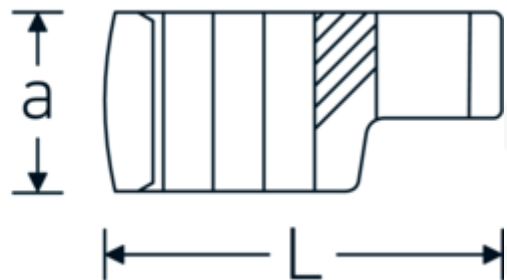

CROW-RING spanner

440

Product no. **02190027**
GTIN **4018754003464**
Model **440 27**

Label. 3/8 " CROW-RING spanner Spanner size 27mm L.52,8mm

Features.

- Chrome Alloy Steel, chrome plated
- Caution! Modified settings on torque wrench

Technical Drawing.

Technical Attributes.

a	21,4 mm
Internal square drive (inch)	3/8 "
Width mm (b)	40 mm
Length mm (L)	52,8 mm
S	28,2 mm
Width across flats [mm]	27 mm
W	20 mm

Logistics data.

Depth mm (IFS)	59
Width mm (IFS)	43
Height mm (IFS)	22
Length (packed, mm)	60
Width (packed, mm)	44
Height (packed, mm)	23
Volume (packed, dm3)	0.06072 dm3

Variants.

Art. no.	Model no. (ERP)	Description	GTIN
01190008	440 8	1/4 " CROW-RING spanner Spanner size 8mm L.23,8mm	4018754149094
01190009	440 9	1/4 " CROW-RING spanner Spanner size 9mm L.28,5mm	4018754140985
01190010	440 10	1/4 " CROW-RING spanner Spanner size 10mm L.28,4mm	4018754000739
01190011	440 11	1/4 " CROW-RING spanner Spanner size 11mm L.28mm	4018754149100
01190012	440 12	1/4 " CROW-RING spanner Spanner size 12mm L.30,8mm	4018754000746
01190013	440 13	1/4 " CROW-RING spanner Spanner size 13mm L.32mm	4018754102099
01190014	440 14	1/4 " CROW-RING spanner Spanner size 14mm L.31,7mm	4018754000753
02190015	440 15	3/8 " CROW-RING spanner Spanner size 15mm L.36,5mm	4018754141029
02190016	440 16	3/8 " CROW-RING spanner Spanner size 16mm L.36,1mm	4018754003389
02190017	440 17	3/8 " CROW-RING spanner Spanner size 17mm L.39,2mm	4018754003396
02190018	440 18	3/8 " CROW-RING spanner Spanner size 18mm L.40,8mm	4018754003402
02190019	440 19	3/8 " CROW-RING spanner Spanner size 19mm L.40,5mm	4018754003419
02190020	440 20	3/8 " CROW-RING spanner Spanner size 20mm L.42,9mm	4018754141036
02190021	440 21	3/8 " CROW-RING spanner Spanner size 21mm L.42,8mm	4018754003426