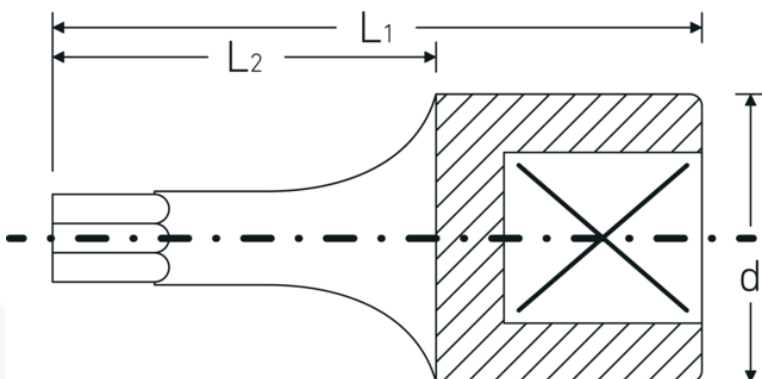

Screwdriver socket

44KTX

Product no. **01350030**
 GTIN **4018754001194**
 Model **44 KTX T 30**
SCHRAUBENDREHEREINSATZ
1/4 ZOLL

Label. 1/4 " Screwdriver socket L.28mm

Features.

- for inside TORX® screws
- Chrome Alloy Steel, chrome plated

Advantages.

For recessed TORX® screws

Technical Drawing.

Technical Attributes.

Drive profile TORX®
 Internal square drive (inch) 1/4 "

Logistics data.

Depth mm (IFS) 28
 Width mm (IFS) 12

d	11,6 mm	Height mm (IFS)	12
Size of output profile	T30	Length (packed, mm)	65
L1	28 mm	Width (packed, mm)	35
L2	16 mm	Height (packed, mm)	15
		Volume (packed, dm3)	0.034125 dm3
		Art. no.	01350030
		Weight (gross, kg)	0,050
		Weight PAP (kg)	0,000
		Weight PVC (kg)	0,002
		GTIN	4018754001194
		Country of origin	GERMANY
		Region of origin	Nordrhein-Westfalen
		WEEE/ElektroG	nicht ear-pflichtig
		Customs tariff no.	82042000
		Packing standard	5
		Weight	12 g

Variants.

Art. no.	Model no. (ERP)	Description	GTIN
01350008	44 KTX T 8 SCHRAUBENDREHEREINSATZ 1/4 ZOLL	1/4 " Screwdriver socket L.28mm	4018754001125
01350009	44 KTX T 9 SCHRAUBENDREHEREINSATZ 1/4 ZOLL	1/4 " Screwdriver socket L.28mm	4018754001132
01350010	44 KTX T 10 SCHRAUBENDREHEREINSATZ 1/4 ZOLL	1/4 " Screwdriver socket L.28mm	4018754001149
01350015	44 KTX T 15 SCHRAUBENDREHEREINSATZ 1/4 ZOLL	1/4 " Screwdriver socket L.28mm	4018754001156
01350020	44 KTX T 20 SCHRAUBENDREHEREINSATZ 1/4 ZOLL	1/4 " Screwdriver socket L.28mm	4018754001163
01350025	44 KTX T 25 SCHRAUBENDREHEREINSATZ 1/4 ZOLL	1/4 " Screwdriver socket L.28mm	4018754001170
01350027	44 KTX T 27 SCHRAUBENDREHEREINSATZ 1/4 ZOLL	1/4 " Screwdriver socket L.28mm	4018754001187
01350030	44 KTX T 30 SCHRAUBENDREHEREINSATZ 1/4 ZOLL	1/4 " Screwdriver socket L.28mm	4018754001194