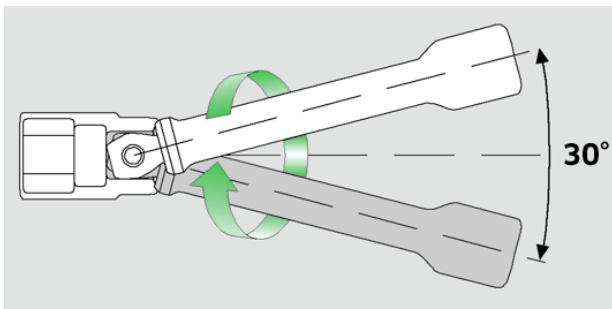

Wobble-Drive extensions 1/2"

509W

Product no. **13010006**
GTIN **4018754091157**
Model **509W/3**

Label. 1/2 " Wobble-Drive extension L.75mm

Technical Attributes.

External square drive (inch)	1/2
Internal square drive (inch)	1/2 "
d	23,2 mm
Size	3
Length mm (L)	75 mm

Logistics data.

Depth mm (IFS)	75
Width mm (IFS)	23
Height mm (IFS)	23
Length (packed, mm)	90
Width (packed, mm)	65
Height (packed, mm)	41
Volume (packed, dm3)	0.23985 dm3
Product no.	13010006
Weight (gross, kg)	0,604
Weight PAP (kg)	0,000
Weight PVC (kg)	0,003
GTIN	4018754091157
Country of origin	GERMANY
Region of origin	Nordrhein-Westfalen
WEEE/ElektroG	nicht ear-pflichtig
Customs tariff no.	82042000

Packing standard	5
Weight	120 g

Variants.

Product no.	Model no. (ERP)	Description	GTIN
13010005	509W/2	1/2 " Wobble-Drive extension L.52mm	4018754091140
13010006	509W/3	1/2 " Wobble-Drive extension L.75mm	4018754091157
13010007	509W/5	1/2 " Wobble-Drive extension L.130mm	4018754091164
13010008	509W/10	1/2 " Wobble-Drive extension L.255mm	4018754091171