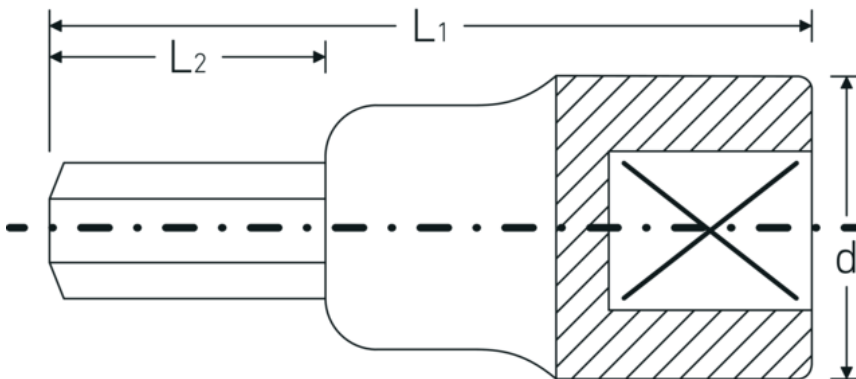

## INHEX screwdriver sockets 1/2", metric

54

Product no. **03050006**  
GTIN **4018754006250**  
Model **54 6**

**Label.** INHEX screwdriver socket 1/2 " 6mm L.60mm

### Technical Drawing.

### Technical Attributes.

Drive profile	hex
External hex drive (mm)	6 mm
Internal square drive (inch)	1/2 "
d	22,7 mm
DIN	DIN 7422
L1	60 mm
L2	22 mm

### Logistics data.

Depth mm (IFS)	60
Width mm (IFS)	23
Height mm (IFS)	23
Length (packed, mm)	70
Width (packed, mm)	62
Height (packed, mm)	41
Volume (packed, dm <sup>3</sup> )	0.17794 dm <sup>3</sup>
Product no.	03050006
Weight (gross, kg)	0,345