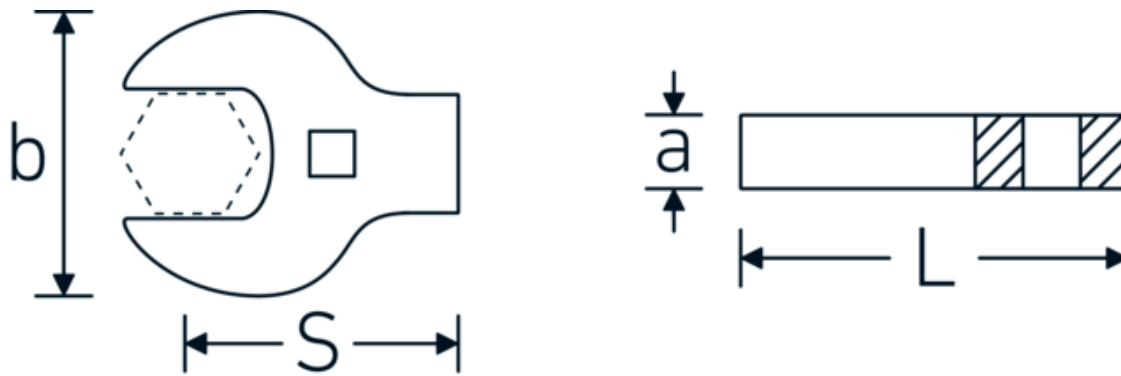

CROW-FOOT spanner heavy-duty, inch

540a HD

Product no. **02501040**
GTIN **4018754285730**
Model **540A HD SW 3/4**

Label. 3/8 " CROW-FOOT spanner heavy-duty, inch Spanner size 3/4" L.49mm

- Features.**
- for particularly high loadings, e.g. stainless steel screw fittings
 - full use of jaws in conjunction with standard ratchets
 - chrome plated
 - supplied without ratchet
 - Caution! Modified settings on torque wrench

Advantages.

For particularly high loads, e.g., stainless steel fittings.

Technical Drawing.

Technical Attributes.

a	11 mm
Internal square drive (inch)	3/8 "
Width mm (b)	41 mm
Length mm (L)	49 mm
S	29,6 mm
Spanner size [inch]	3/4 "

Logistics data.

Depth mm (IFS)	50
Width mm (IFS)	40
Height mm (IFS)	10
Length (packed, mm)	51
Width (packed, mm)	41
Height (packed, mm)	11
Volume (packed, dm3)	0.023001 dm3
Art. no.	02501040
Weight (gross, kg)	0,098
Weight PAP (kg)	0,000
Weight PVC (kg)	0,004
GTIN	4018754285730
Country of origin	GERMANY
Region of origin	Nordrhein-Westfalen
WEEE/ElektroG	nicht ear-pflichtig
Customs tariff no.	82042000
Packing standard	1
Weight	94 g

Variants.

Art. no.	Model no. (ERP)	Description	GTIN
02501024	540A HD SW 3/8	3/8 " CROW-FOOT spanner heavy-duty, inch Spanner size 3/8" L.39mm	4018754285709
02501028	540A HD SW 7/16	3/8 " CROW-FOOT spanner heavy-duty, inch Spanner size 7/16" L.40mm	4018754285716