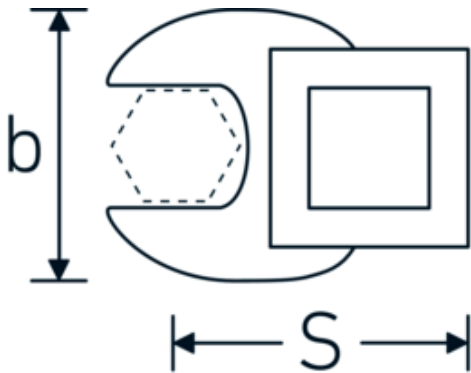

CROW-FOOT spanner

540a

Product no. 01500024
GTIN 4018754173839
Model 540 A 3/8

Label. 1/4 " CROW-FOOT spanner Spanner size 3/8" L.25,5mm

- Features.**
- Chrome Alloy Steel, chrome plated
 - Caution! Modified settings on torque wrench

Technical Drawing.

Technical Attributes.

a	6,3 mm
Internal square drive (inch)	1/4 "
Width mm (b)	19,8 mm
Length mm (L)	25,5 mm
S	14,6 mm
Spanner size [inch]	3/8 "

Logistics data.

Depth mm (IFS)	50
Width mm (IFS)	35
Height mm (IFS)	13
Length (packed, mm)	50
Width (packed, mm)	35
Height (packed, mm)	13
Volume (packed, dm3)	0.02275 dm3

Variants.

Art. no.	Model no. (ERP)	Description	GTIN
01500024	540 A 3/8	1/4 " CROW-FOOT spanner Spanner size 3/8" L.25,5mm	4018754173839
02500028	540 A 7/16	3/8 " CROW-FOOT spanner Spanner size 7/16" L.32mm	4018754004621
02500032	540 A 1/2	3/8 " CROW-FOOT spanner Spanner size 1/2" L.34,3mm	4018754004638
02500034	540 A 9/16	3/8 " CROW-FOOT spanner Spanner size 9/16" L.37,7mm	4018754004645
02500036	540 A 5/8	3/8 " CROW-FOOT spanner Spanner size 5/8" L.37,7mm	4018754004652
02500038	540 A 11/16	3/8 " CROW-FOOT spanner Spanner size 11/16" L.42,5mm	4018754004669
02500040	540 A 3/4	3/8 " CROW-FOOT spanner Spanner size 3/4" L.42,5mm	4018754004676
02500042	540 A 13/16	3/8 " CROW-FOOT spanner Spanner size 13/16" L.42,3mm	4018754004683
02500044	540 A 7/8	3/8 " CROW-FOOT spanner Spanner size 7/8" L.44,5mm	4018754004690
02500048	540 A 1	3/8 " CROW-FOOT spanner Spanner size 1" L.47mm	4018754004706
02500050	540 A 1 1/16	3/8 " CROW-FOOT spanner Spanner size 1 1/16" L.47mm	4018754004713
02500052	540 A 1 1/8	3/8 " CROW-FOOT spanner Spanner size 1 1/8" L.50mm	4018754004720
02500054	540 A 1 3/16	3/8 " CROW-FOOT spanner Spanner size 1 3/16" L.50mm	4018754004737
02500056	540 A 1 1/4	3/8 " CROW-FOOT spanner Spanner size 1 1/4" L.53mm	4018754004744