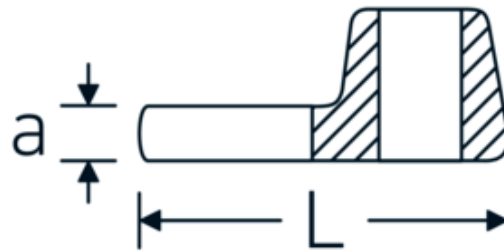

CROW-FOOT spanner

540a

Product no. 01500024
GTIN 4018754173839
Model 540 A 3/8

Label. 1/4 " CROW-FOOT spanner Spanner size 3/8" L.25,5mm

- Features.**
- Chrome Alloy Steel, chrome plated
 - Caution! Modified settings on torque wrench

Technical Drawing.

Technical Attributes.

a	6,3 mm
Internal square drive (inch)	1/4 "
Width mm (b)	19,8 mm
Length mm (L)	25,5 mm
S	14,6 mm
Spanner size [inch]	3/8 "

Logistics data.

Depth mm (IFS)	50
Width mm (IFS)	35
Height mm (IFS)	13
Length (packed, mm)	50
Width (packed, mm)	35
Height (packed, mm)	13
Volume (packed, dm3)	0.02275 dm3

Variants.

Art. no.	Model no. (ERP)	Description	GTIN
01500024	540 A 3/8	1/4 " CROW-FOOT spanner Spanner size 3/8" L.25,5mm	4018754173839
02500028	540 A 7/16	3/8 " CROW-FOOT spanner Spanner size 7/16" L.32mm	4018754004621
02500032	540 A 1/2	3/8 " CROW-FOOT spanner Spanner size 1/2" L.34,3mm	4018754004638
02500034	540 A 9/16	3/8 " CROW-FOOT spanner Spanner size 9/16" L.37,7mm	4018754004645
02500036	540 A 5/8	3/8 " CROW-FOOT spanner Spanner size 5/8" L.37,7mm	4018754004652
02500038	540 A 11/16	3/8 " CROW-FOOT spanner Spanner size 11/16" L.42,5mm	4018754004669
02500040	540 A 3/4	3/8 " CROW-FOOT spanner Spanner size 3/4" L.42,5mm	4018754004676
02500042	540 A 13/16	3/8 " CROW-FOOT spanner Spanner size 13/16" L.42,3mm	4018754004683
02500044	540 A 7/8	3/8 " CROW-FOOT spanner Spanner size 7/8" L.44,5mm	4018754004690
02500048	540 A 1	3/8 " CROW-FOOT spanner Spanner size 1" L.47mm	4018754004706
02500050	540 A 1 1/16	3/8 " CROW-FOOT spanner Spanner size 1 1/16" L.47mm	4018754004713
02500052	540 A 1 1/8	3/8 " CROW-FOOT spanner Spanner size 1 1/8" L.50mm	4018754004720
02500054	540 A 1 3/16	3/8 " CROW-FOOT spanner Spanner size 1 3/16" L.50mm	4018754004737
02500056	540 A 1 1/4	3/8 " CROW-FOOT spanner Spanner size 1 1/4" L.53mm	4018754004744