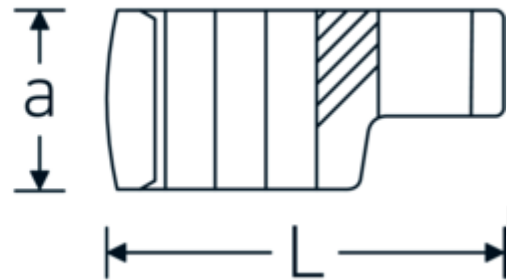

CROW-RING spanner

440a

Product no. **03490068**
GTIN **4018754008520**
Model **440 A 1 3/4**

Label. 1/2 " CROW-RING spanner Spanner size 1 3/4" L.75,6mm

- Features.**
- Chrome Alloy Steel, chrome plated
 - caution! Modified settings on torque wrench
 - size 3/8: for Volvo aircraft engine, type "JAS"

Technical Drawing.

Technical Attributes.

a	25,5 mm
Internal square drive (inch)	1/2 "
Width mm (b)	62 mm
Length mm (L)	75,6 mm
S	39,8 mm
Spanner size [inch]	1 3/4 "

Logistics data.

Depth mm (IFS)	75
Width mm (IFS)	61
Height mm (IFS)	26
Length (packed, mm)	75
Width (packed, mm)	61
Height (packed, mm)	26

W	33,2 mm	Volume (packed, dm3)	0.11895 dm3
		Art. no.	03490068
		Weight (gross, kg)	0,275
		Weight PAP (kg)	0,000
		Weight PVC (kg)	0,003
		GTIN	4018754008520
		Country of origin	GERMANY
		Region of origin	Nordrhein-Westfalen
		WEEE/ElektroG	nicht ear-pflichtig
		Customs tariff no.	82042000
		Packing standard	1
		Weight	199 g