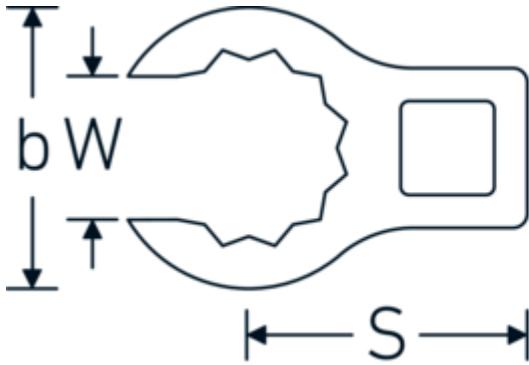

CROW-RING spanner

440a

Product no. **03490068**
GTIN **4018754008520**
Model **440 A 1 3/4**

Label. 1/2 " CROW-RING spanner Spanner size 1 3/4" L.75,6mm

- Features.**
- Chrome Alloy Steel, chrome plated
 - caution! Modified settings on torque wrench
 - size 3/8: for Volvo aircraft engine, type "JAS"

Technical Drawing.

Technical Attributes.

a	25,5 mm
Internal square drive (inch)	1/2 "
Width mm (b)	62 mm
Length mm (L)	75,6 mm
S	39,8 mm
Spanner size [inch]	1 3/4 "

Logistics data.

Depth mm (IFS)	75
Width mm (IFS)	61
Height mm (IFS)	26
Length (packed, mm)	75
Width (packed, mm)	61
Height (packed, mm)	26

Variants.

Art. no.	Model no. (ERP)	Description	GTIN
01490024	440 A 3/8	1/4 " CROW-RING spanner Spanner size 3/8" L.28,4mm	4018754116805
01490028	440 A 7/16	1/4 " CROW-RING spanner Spanner size 7/16" L.28mm	4018754001460
01490032	440 A 1/2	1/4 " CROW-RING spanner Spanner size 1/2" L.30,5mm	4018754001477
01490034	440 A 9/16	1/4 " CROW-RING spanner Spanner size 9/16" L.31,7mm	4018754001484
02490036	440 A 5/8	3/8 " CROW-RING spanner Spanner size 5/8" L.36,5mm	4018754004546
02490038	440 A 11/16	3/8 " CROW-RING spanner Spanner size 11/16" L.39,2mm	4018754004553
02490040	440 A 3/4	3/8 " CROW-RING spanner Spanner size 3/4" L.40,9mm	4018754004560
02490042	440 A 13/16	3/8 " CROW-RING spanner Spanner size 13/16" L.42,9mm	4018754004577
02490044	440 A 7/8	3/8 " CROW-RING spanner Spanner size 7/8" L.45,2mm	4018754004584
02490046	440 A 15/16	3/8 " CROW-RING spanner Spanner size 15/16" L.47,2mm	4018754004591
02490048	440 A 1	3/8 " CROW-RING spanner Spanner size 1" L.49,3mm	4018754004607
02490050	440 A 1 1/16	3/8 " CROW-RING spanner Spanner size 1 1/16" L.52,8mm	4018754004614
03490052	440 A 1 1/8	1/2 " CROW-RING spanner Spanner size 1 1/8" L.56,8mm	4018754008445
03490056	440 A 1 1/4	1/2 " CROW-RING spanner Spanner size 1 1/4" L.62,5mm	4018754008452