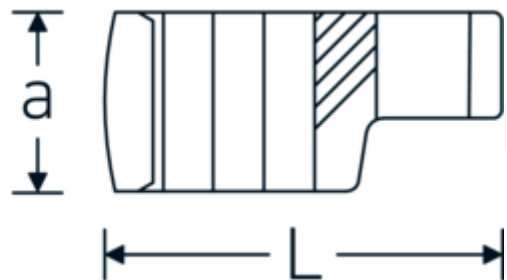

CROW-RING spanner

440

Product no. **03190042**
GTIN **4018754141197**
Model **440 42**

Label. 1/2 " CROW-RING spanner Spanner size 42mm L.71mm

- Features.**
- Chrome Alloy Steel, chrome plated
 - Caution! Modified settings on torque wrench

Technical Drawing.

Technical Attributes.

a	24,5 mm
Internal square drive (inch)	1/2 "
Width mm (b)	57,9 mm
Length mm (L)	71 mm
S	37,7 mm
Width across flats [mm]	42 mm
W	33,2 mm

Logistics data.

Depth mm (IFS)	72
Width mm (IFS)	56
Height mm (IFS)	24
Length (packed, mm)	72
Width (packed, mm)	56
Height (packed, mm)	24
Volume (packed, dm3)	0.096768 dm3

Variants.

Art. no.	Model no. (ERP)	Description	GTIN
01190008	440 8	1/4 " CROW-RING spanner Spanner size 8mm L.23,8mm	4018754149094
01190009	440 9	1/4 " CROW-RING spanner Spanner size 9mm L.28,5mm	4018754140985
01190010	440 10	1/4 " CROW-RING spanner Spanner size 10mm L.28,4mm	4018754000739
01190011	440 11	1/4 " CROW-RING spanner Spanner size 11mm L.28mm	4018754149100
01190012	440 12	1/4 " CROW-RING spanner Spanner size 12mm L.30,8mm	4018754000746
01190013	440 13	1/4 " CROW-RING spanner Spanner size 13mm L.32mm	4018754102099
01190014	440 14	1/4 " CROW-RING spanner Spanner size 14mm L.31,7mm	4018754000753
02190015	440 15	3/8 " CROW-RING spanner Spanner size 15mm L.36,5mm	4018754141029
02190016	440 16	3/8 " CROW-RING spanner Spanner size 16mm L.36,1mm	4018754003389
02190017	440 17	3/8 " CROW-RING spanner Spanner size 17mm L.39,2mm	4018754003396
02190018	440 18	3/8 " CROW-RING spanner Spanner size 18mm L.40,8mm	4018754003402
02190019	440 19	3/8 " CROW-RING spanner Spanner size 19mm L.40,5mm	4018754003419
02190020	440 20	3/8 " CROW-RING spanner Spanner size 20mm L.42,9mm	4018754141036
02190021	440 21	3/8 " CROW-RING spanner Spanner size 21mm L.42,8mm	4018754003426