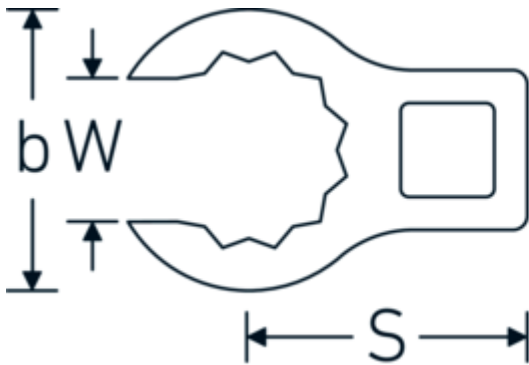

CROW-RING spanner

440

Product no. **03190042**
GTIN **4018754141197**
Model **440 42**

Label. 1/2 " CROW-RING spanner Spanner size 42mm L.71mm

- Features.**
- Chrome Alloy Steel, chrome plated
 - Caution! Modified settings on torque wrench

Technical Drawing.

Technical Attributes.

a	24,5 mm
Internal square drive (inch)	1/2 "
Width mm (b)	57,9 mm
Length mm (L)	71 mm
S	37,7 mm
Width across flats [mm]	42 mm
W	33,2 mm

Logistics data.

Depth mm (IFS)	72
Width mm (IFS)	56
Height mm (IFS)	24
Length (packed, mm)	72
Width (packed, mm)	56
Height (packed, mm)	24
Volume (packed, dm3)	0.096768 dm3

Variants.

Art. no.	Model no. (ERP)	Description	GTIN
01190008	440 8	1/4 " CROW-RING spanner Spanner size 8mm L.23,8mm	4018754149094
01190009	440 9	1/4 " CROW-RING spanner Spanner size 9mm L.28,5mm	4018754140985
01190010	440 10	1/4 " CROW-RING spanner Spanner size 10mm L.28,4mm	4018754000739
01190011	440 11	1/4 " CROW-RING spanner Spanner size 11mm L.28mm	4018754149100
01190012	440 12	1/4 " CROW-RING spanner Spanner size 12mm L.30,8mm	4018754000746
01190013	440 13	1/4 " CROW-RING spanner Spanner size 13mm L.32mm	4018754102099
01190014	440 14	1/4 " CROW-RING spanner Spanner size 14mm L.31,7mm	4018754000753
02190015	440 15	3/8 " CROW-RING spanner Spanner size 15mm L.36,5mm	4018754141029
02190016	440 16	3/8 " CROW-RING spanner Spanner size 16mm L.36,1mm	4018754003389
02190017	440 17	3/8 " CROW-RING spanner Spanner size 17mm L.39,2mm	4018754003396
02190018	440 18	3/8 " CROW-RING spanner Spanner size 18mm L.40,8mm	4018754003402
02190019	440 19	3/8 " CROW-RING spanner Spanner size 19mm L.40,5mm	4018754003419
02190020	440 20	3/8 " CROW-RING spanner Spanner size 20mm L.42,9mm	4018754141036
02190021	440 21	3/8 " CROW-RING spanner Spanner size 21mm L.42,8mm	4018754003426