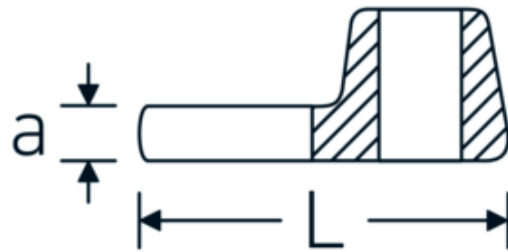

## CROW-FOOT wrench, inch

540a

Product no. **02500068**  
GTIN **4018754004812**  
Model **540 A 1 3/4**

Label.

3/8 " CROW-FOOT wrench Wrench size 1 3/4" L.68mm

## Technical Drawing.

## Technical Attributes.

a	8 mm
Internal square drive (inch)	3/8 "
Width mm (b)	76 mm
Length mm (L)	68 mm
S	40,4 mm
Wrench size [inch]	1 3/4 "

## Variants.

Product no.	Model no. (ERP)	Description	GTIN
01500024	540 A 3/8	1/4 " CROW-FOOT wrench Wrench size 3/8" L.25,5mm	4018754173839
02500028	540 A 7/16	3/8 " CROW-FOOT wrench Wrench size 7/16" L.32mm	4018754004621
02500032	540 A 1/2	3/8 " CROW-FOOT wrench Wrench size 1/2" L.34,3mm	4018754004638
02500034	540 A 9/16	3/8 " CROW-FOOT wrench Wrench size 9/16" L.37,7mm	4018754004645
02500036	540 A 5/8	3/8 " CROW-FOOT wrench Wrench size 5/8" L.37,7mm	4018754004652
02500038	540 A 11/16	3/8 " CROW-FOOT wrench Wrench size 11/16" L.42,5mm	4018754004669
02500040	540 A 3/4	3/8 " CROW-FOOT wrench Wrench size 3/4" L.42,5mm	4018754004676
02500042	540 A 13/16	3/8 " CROW-FOOT wrench Wrench size 13/16" L.42,3mm	4018754004683
02500044	540 A 7/8	3/8 " CROW-FOOT wrench Wrench size 7/8" L.44,5mm	4018754004690
02500048	540 A 1	3/8 " CROW-FOOT wrench Wrench size 1" L.47mm	4018754004706
02500050	540 A 1 1/16	3/8 " CROW-FOOT wrench Wrench size 1 1/16" L.47mm	4018754004713
02500052	540 A 1 1/8	3/8 " CROW-FOOT wrench Wrench size 1 1/8" L.50mm	4018754004720
02500054	540 A 1 3/16	3/8 " CROW-FOOT wrench Wrench size 1 3/16" L.50mm	4018754004737
02500056	540 A 1 1/4	3/8 " CROW-FOOT wrench Wrench size 1 1/4" L.53mm	4018754004744
02500058	540 A 1 5/16	3/8 " CROW-FOOT wrench Wrench size 1 5/16" L.53mm	4018754004751