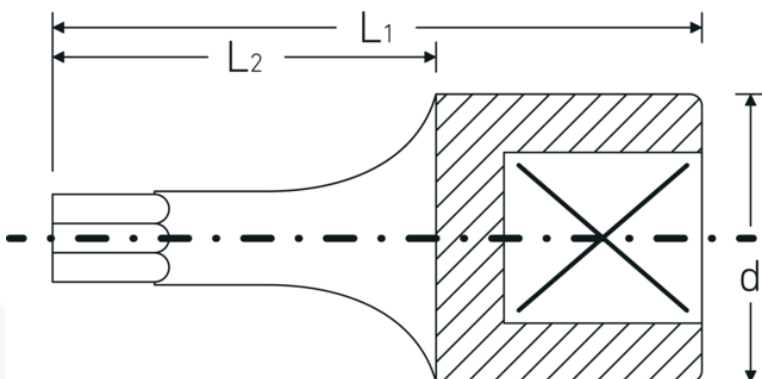

Screwdriver socket

44KTX

Product no. **01350010**
 GTIN **4018754001149**
 Model **44 KTX T 10**
SCHRAUBENDREHEREINSATZ
1/4 ZOLL

Label. 1/4 " Screwdriver socket L.28mm

- Features.**
- for inside TORX® screws
 - Chrome Alloy Steel, chrome plated

Advantages.

For recessed TORX® screws

Technical Drawing.

Technical Attributes.

Drive profile TORX®
 Internal square drive (inch) 1/4 "

Logistics data.

Depth mm (IFS) 28
 Width mm (IFS) 12

d	11,6 mm	Height mm (IFS)	12
Size of output profile	T10	Length (packed, mm)	65
L1	28 mm	Width (packed, mm)	35
L2	16 mm	Height (packed, mm)	15
		Volume (packed, dm3)	0.034125 dm3
		Art. no.	01350010
		Weight (gross, kg)	0,053
		Weight PAP (kg)	0,000
		Weight PVC (kg)	0,002
		GTIN	4018754001149
		Country of origin	GERMANY
		Region of origin	Nordrhein-Westfalen
		WEEE/ElektroG	nicht ear-pflichtig
		Customs tariff no.	82042000
		Packing standard	5
		Weight	10 g

Variants.

Art. no.	Model no. (ERP)	Description	GTIN
01350008	44 KTX T 8 SCHRAUBENDREHEREINSATZ 1/4 ZOLL	1/4 " Screwdriver socket L.28mm	4018754001125
01350009	44 KTX T 9 SCHRAUBENDREHEREINSATZ 1/4 ZOLL	1/4 " Screwdriver socket L.28mm	4018754001132
01350010	44 KTX T 10 SCHRAUBENDREHEREINSATZ 1/4 ZOLL	1/4 " Screwdriver socket L.28mm	4018754001149
01350015	44 KTX T 15 SCHRAUBENDREHEREINSATZ 1/4 ZOLL	1/4 " Screwdriver socket L.28mm	4018754001156
01350020	44 KTX T 20 SCHRAUBENDREHEREINSATZ 1/4 ZOLL	1/4 " Screwdriver socket L.28mm	4018754001163
01350025	44 KTX T 25 SCHRAUBENDREHEREINSATZ 1/4 ZOLL	1/4 " Screwdriver socket L.28mm	4018754001170
01350027	44 KTX T 27 SCHRAUBENDREHEREINSATZ 1/4 ZOLL	1/4 " Screwdriver socket L.28mm	4018754001187
01350030	44 KTX T 30 SCHRAUBENDREHEREINSATZ 1/4 ZOLL	1/4 " Screwdriver socket L.28mm	4018754001194