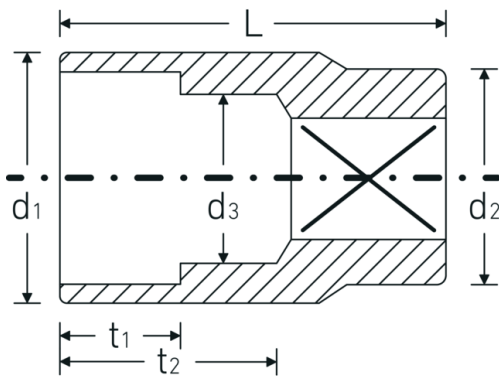

## Sockets 3/8", inch

45a

Product no. **02410016**  
GTIN **4018754004195**  
Model **45 A 1/4**

Label.

3/8 " Socket Wrench size 1/4" L.24mm

## Technical Drawing.

## Technical Attributes.

Drive profile	bi-hex AS-Drive®
Internal square drive (inch)	3/8 "
d1	9,7 mm
d2	16,5 mm
d3	5,2 mm
Length mm (L)	24 mm
Wrench size [inch]	1/4 "
t1	6 mm
t2	12,5 mm

## Logistics data.

Depth mm (IFS)	23
Width mm (IFS)	17
Height mm (IFS)	17
Length (packed, mm)	86
Width (packed, mm)	35
Height (packed, mm)	24
Volume (packed, dm <sup>3</sup> )	0.07224 dm <sup>3</sup>
Product no.	02410016
Weight (gross, kg)	0,175