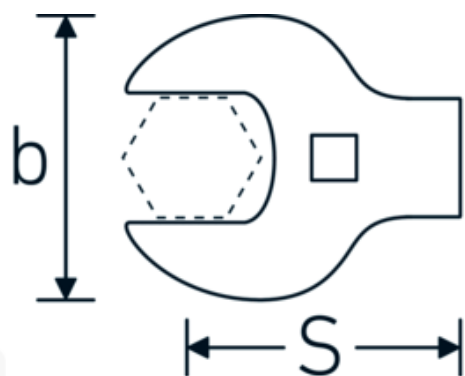

CROW-FOOT wrench heavy-duty, inch
540a HD

Product no. **02501040**
GTIN **4018754285730**
Model **540A HD SW 3/4**

Label.

3/8 " CROW-FOOT wrench heavy-duty Wrench size 3/4" L.49mm

Technical Drawing.

Technical Attributes.

a	11 mm
Internal square drive (inch)	3/8 "
Width mm (b)	41 mm

Logistics data.

Depth mm (IFS)	50
Width mm (IFS)	40
Height mm (IFS)	10

Length mm (L)	49 mm	Length (packed, mm)	51
S	29,6 mm	Width (packed, mm)	41
Wrench size [inch]	3/4 "	Height (packed, mm)	11
		Volume (packed, dm3)	0.023001 dm3
		Product no.	02501040
		Weight (gross, kg)	0,098
		Weight PAP (kg)	0,000
		Weight PVC (kg)	0,004
		GTIN	4018754285730
		Country of origin	GERMANY
		Region of origin	Nordrhein-Westfalen
		WEEE/ElektroG	nicht ear-pflichtig
		Customs tariff no.	82042000
		Packing standard	1
		Weight	94 g