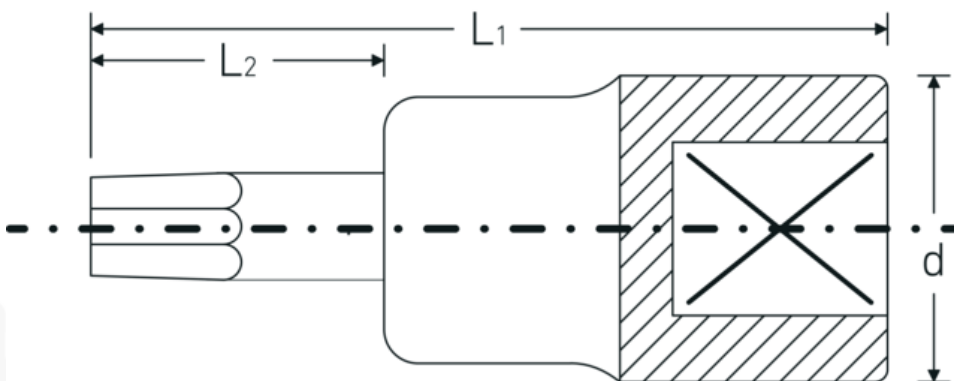

Screwdriver socket

49TX

Product no. **02100025**
GTIN **4018754002849**
Model **49 TX T 25**

Label. 3/8 " Screwdriver socket L.49mm

Features.

- for inside TORX® screws
- Chrome Alloy Steel, chrome plated

Advantages.

For recessed TORX® screws

Technical Drawing.

Technical Attributes.

Drive profile TORX®
Internal square drive (inch) 3/8 "

Logistics data.

Depth mm (IFS) 50
Width mm (IFS) 18

d	17,8 mm	Height mm (IFS)	18
Size of output profile	T25	Length (packed, mm)	70
L1	49 mm	Width (packed, mm)	60
L2	17 mm	Height (packed, mm)	18
		Volume (packed, dm3)	0.0756 dm3
		Art. no.	02100025
		Weight (gross, kg)	0,236
		Weight PAP (kg)	0,000
		Weight PVC (kg)	0,003
		GTIN	4018754002849
		Country of origin	GERMANY
		Region of origin	Nordrhein-Westfalen
		WEEE/ElektroG	nicht ear-pflichtig
		Customs tariff no.	82042000
		Packing standard	5
		Weight	46 g

Variants.

Art. no.	Model no. (ERP)	Description	GTIN
02100009	49 TX T 9	3/8 " Screwdriver socket L.49mm	4018754002801
02100010	49 TX T 10	3/8 " Screwdriver socket L.49mm	4018754002818
02100015	49 TX T 15	3/8 " Screwdriver socket L.49mm	4018754002825
02100020	49 TX T 20	3/8 " Screwdriver socket L.49mm	4018754002832
02100025	49 TX T 25	3/8 " Screwdriver socket L.49mm	4018754002849
02100027	49 TX T 27	3/8 " Screwdriver socket L.49mm	4018754002856
02100030	49 TX T 30	3/8 " Screwdriver socket L.49mm	4018754002863
02100040	49 TX T 40	3/8 " Screwdriver socket L.49mm	4018754002870
02100045	49 TX T 45	3/8 " Screwdriver socket L.49mm	4018754139378