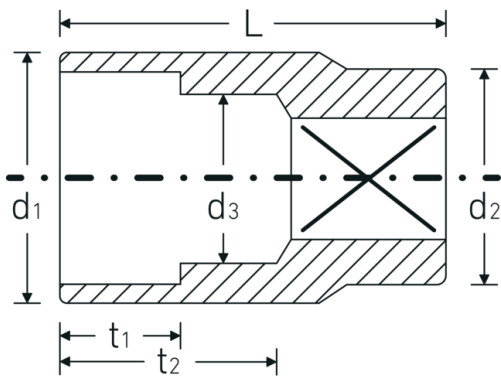

## Technical Drawing.

## Technical Attributes.

Drive profile	bi-hex AS-Drive®
Internal square drive (inch)	3/8 "
d1	20,6 mm
d2	19 mm
d3	14 mm
DIN	DIN 3124 / ISO 2725-1, ASME B 107.5M, DIN EN 3709
Length mm (L)	31 mm
Width across flats [mm]	15 mm

## Logistics data.

Depth mm (IFS)	25
Width mm (IFS)	21
Height mm (IFS)	21
Length (packed, mm)	106
Width (packed, mm)	43
Height (packed, mm)	26
Volume (packed, dm <sup>3</sup> )	0.118508 dm <sup>3</sup>
Product no.	02010015
Weight (gross, kg)	0,405

## Variants.

Product no.	Model no. (ERP)	Description	GTIN
02010007	45 7	3/8 " Socket Wrench size 7mm L.24mm	4018754001903
02010008	45 8	3/8 " Socket Wrench size 8mm L.25mm	4018754001910
02010009	45 9	3/8 " Socket Wrench size 9mm L.25mm	4018754001927
02010010	45 10	3/8 " Socket Wrench size 10mm L.27mm	4018754001934
02010011	45 11	3/8 " Socket Wrench size 11mm L.27mm	4018754001941
02010012	45 12	3/8 " Socket Wrench size 12mm L.28mm	4018754001958
02010013	45 13	3/8 " Socket Wrench size 13mm L.30mm	4018754001965
02010014	45 14	3/8 " Socket Wrench size 14mm L.30mm	4018754001972
02010015	45 15	3/8 " Socket Wrench size 15mm L.31mm	4018754001989
02010016	45 16	3/8 " Socket Wrench size 16mm L.31mm	4018754001996
02010017	45 17	3/8 " Socket Wrench size 17mm L.31mm	4018754002009
02010018	45 18	3/8 " Socket Wrench size 18mm L.32mm	4018754002016
02010019	45 19	3/8 " Socket Wrench size 19mm L.32mm	4018754002023
02010020	45 20	3/8 " Socket Wrench size 20mm L.34mm	4018754002030
02010021	45 21	3/8 " Socket Wrench size 21mm L.34mm	4018754002047
02010022	45 22	3/8 " Socket Wrench size 22mm L.35mm	4018754002054
02010024	45 24	3/8 " Socket Wrench size 24mm L.35mm	4018754149148