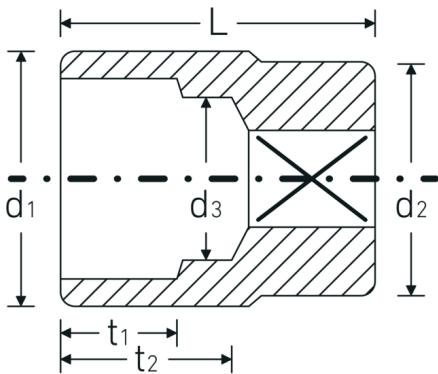

Sockets 3/4", inch

55a

Product no. **05410056**
GTIN **4018754009381**
Model **55 A 1 1/4**

Label.

3/4 " Socket Wrench size 1 1/4" L.58mm

Technical Drawing.

Technical Attributes.

Drive profile	bi-hex AS-Drive®
Internal square drive (inch)	3/4 "
d1	44,5 mm
d2	38 mm
d3	30,5 mm
Length mm (L)	58 mm
Wrench size [inch]	1 1/4 "
t1	22 mm
t2	32,6 mm

Logistics data.

Depth mm (IFS)	58
Width mm (IFS)	45
Height mm (IFS)	45
Length (packed, mm)	90
Width (packed, mm)	70
Height (packed, mm)	45
Volume (packed, dm3)	0.2835 dm3
Product no.	05410056
Weight (gross, kg)	0,620

Variants.

Product no.	Model no. (ERP)	Description	GTIN
05410040	55 A 3/4	3/4 " Socket Wrench size 3/4" L.50mm	4018754127207
05410042	55 A 13/16	3/4 " Socket Wrench size 13/16" L.51mm	4018754127214
05410044	55 A 7/8	3/4 " Socket Wrench size 7/8" L.51mm	4018754009312
05410046	55 A 15/16	3/4 " Socket Wrench size 15/16" L.51mm	4018754009329
05410048	55 A 1	3/4 " Socket Wrench size 1" L.52mm	4018754009343
05410050	55 A 1 1/16	3/4 " Socket Wrench size 1 1/16" L.54mm	4018754009350
05410052	55 A 1 1/8	3/4 " Socket Wrench size 1 1/8" L.57mm	4018754009367
05410056	55 A 1 1/4	3/4 " Socket Wrench size 1 1/4" L.58mm	4018754009381
05410058	55 A 1 5/16	3/4 " Socket Wrench size 1 5/16" L.59mm	4018754009398
05410060	55 A 1 3/8	3/4 " Socket Wrench size 1 3/8" L.59mm	4018754009404
05410062	55 A 1 7/16	3/4 " Socket Wrench size 1 7/16" L.60mm	4018754009411
05410064	55 A 1 1/2	3/4 " Socket Wrench size 1 1/2" L.64mm	4018754009428
05410066	55 A 1 5/8	3/4 " Socket Wrench size 1 5/8" L.67mm	4018754009442
05410067	55 A 1 11/16	3/4 " Socket Wrench size 1 11/16" L.70mm	4018754009459
05410068	55 A 1 3/4	3/4 " Socket Wrench size 1 3/4" L.70mm	4018754009466
05410069	55 A 1 13/16	3/4 " Socket Wrench size 1 13/16" L.73mm	4018754009473
05410070	55 A 1 7/8	3/4 " Socket Wrench size 1 7/8" L.76mm	4018754009480
05410072	55 A 2	3/4 " Socket Wrench size 2" L.80mm	4018754009497