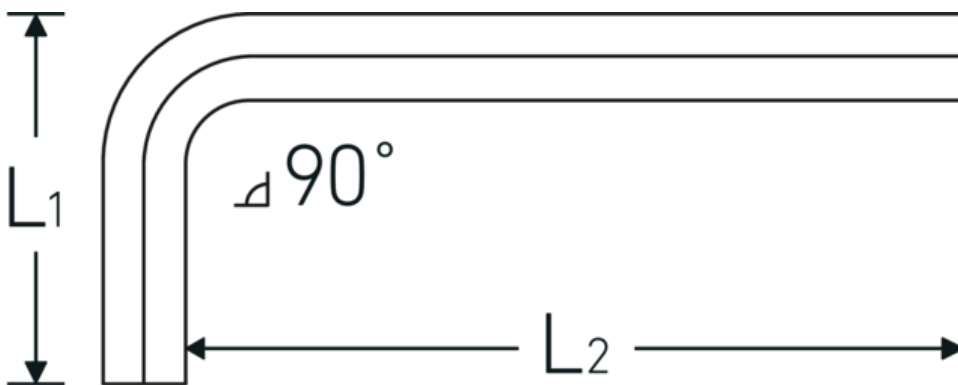

Technical Drawing.

Technical Attributes.

Drive profile	Hexagonal
External hex drive (mm)	22 mm
DIN	DIN ISO 2936
L1	80 mm
L2	200 mm

Logistics data.

Depth mm (IFS)	218
Width mm (IFS)	97
Height mm (IFS)	25
Length (packed, mm)	260
Width (packed, mm)	150