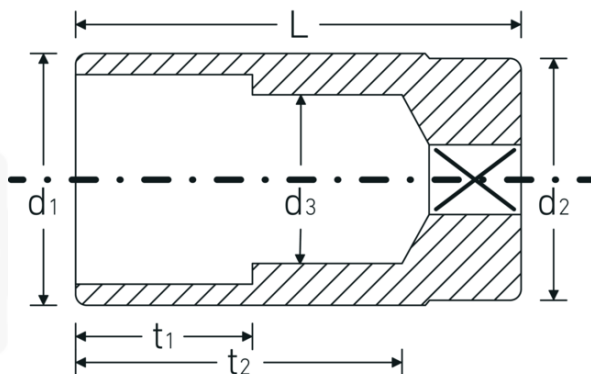

Socket

46

Product no. **02020008**
GTIN **4018754167661**
Model **46 8**

Label. 3/8 " Socket Wrench size 8mm L.54mm

Features.

- long version
- bi-hex with AS-Drive profile
- 3/8" internal square drive
- HPQ® high performance steel, chrome-plated
- size 20.8: with rubber insert for spark plugs
- DIN 3124 / ISO 2725-1 / DIN EN 3710 / DIN EN 3709 / ASME B 107.5M

Advantages.

Long

Technical Drawing.

Technical Attributes.

Drive profile	Bi-hex AS-Drive
Internal square drive (inch)	3/8 "
d1	11,7 mm
d2	16,5 mm
d3	7 mm
DIN	DIN 3124 / ISO 2725-1, DIN EN 3710, DIN EN 3709, ASME B 107.5M
Length mm (L)	54 mm
Width across flats [mm]	8 mm
t1	9 mm
t2	42,5 mm

Logistics data.

Depth mm (IFS)	52
Width mm (IFS)	15
Height mm (IFS)	15
Length (packed, mm)	151
Width (packed, mm)	142
Height (packed, mm)	15
Volume (packed, dm3)	0.32163 dm3
Product no.	02020008
Weight (gross, kg)	0,372
Weight PAP (kg)	0,000
Weight PVC (kg)	0,005
GTIN	4018754167661
Country of origin	GERMANY
Region of origin	Nordrhein-Westfalen
WEEE/ElektroG	nicht ear-pflichtig
Customs tariff no.	82042000
Packing standard	10
Weight	36 g