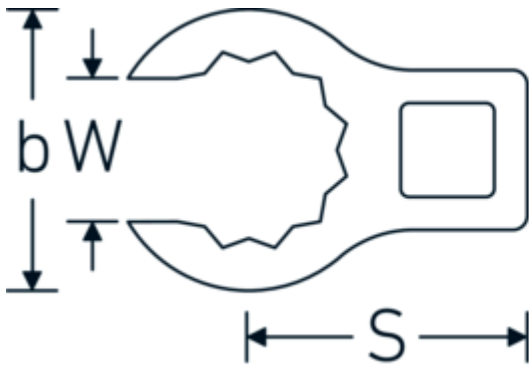

## CROW-RING spanner

440a

Product no. **01490034**  
GTIN **4018754001484**  
Model **440 A 9/16**

**Label.** 1/4 " CROW-RING spanner Spanner size 9/16" L.31,7mm

- Features.**
- Chrome Alloy Steel, chrome plated
  - caution! Modified settings on torque wrench
  - size 3/8: for Volvo aircraft engine, type "JAS"

## Technical Drawing.

## Technical Attributes.

a	14 mm
Internal square drive (inch)	1/4 "
Width mm (b)	22,2 mm
Length mm (L)	31,7 mm
S	16,4 mm
Spanner size [inch]	9/16 "

## Variants.

Art. no.	Model no. (ERP)	Description	GTIN
01490024	440 A 3/8	1/4 " CROW-RING spanner Spanner size 3/8" L.28,4mm	4018754116805
01490028	440 A 7/16	1/4 " CROW-RING spanner Spanner size 7/16" L.28mm	4018754001460
01490032	440 A 1/2	1/4 " CROW-RING spanner Spanner size 1/2" L.30,5mm	4018754001477
01490034	440 A 9/16	1/4 " CROW-RING spanner Spanner size 9/16" L.31,7mm	4018754001484
02490036	440 A 5/8	3/8 " CROW-RING spanner Spanner size 5/8" L.36,5mm	4018754004546
02490038	440 A 11/16	3/8 " CROW-RING spanner Spanner size 11/16" L.39,2mm	4018754004553
02490040	440 A 3/4	3/8 " CROW-RING spanner Spanner size 3/4" L.40,9mm	4018754004560
02490042	440 A 13/16	3/8 " CROW-RING spanner Spanner size 13/16" L.42,9mm	4018754004577
02490044	440 A 7/8	3/8 " CROW-RING spanner Spanner size 7/8" L.45,2mm	4018754004584
02490046	440 A 15/16	3/8 " CROW-RING spanner Spanner size 15/16" L.47,2mm	4018754004591
02490048	440 A 1	3/8 " CROW-RING spanner Spanner size 1" L.49,3mm	4018754004607
02490050	440 A 1 1/16	3/8 " CROW-RING spanner Spanner size 1 1/16" L.52,8mm	4018754004614
03490052	440 A 1 1/8	1/2 " CROW-RING spanner Spanner size 1 1/8" L.56,8mm	4018754008445
03490056	440 A 1 1/4	1/2 " CROW-RING spanner Spanner size 1 1/4" L.62,5mm	4018754008452