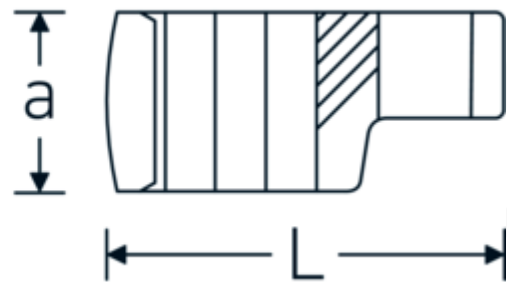

## CROW-RING spanner

440a

Product no. **01490034**  
GTIN **4018754001484**  
Model **440 A 9/16**

**Label.** 1/4 " CROW-RING spanner Spanner size 9/16" L.31,7mm

- Features.**
- Chrome Alloy Steel, chrome plated
  - caution! Modified settings on torque wrench
  - size 3/8: for Volvo aircraft engine, type "JAS"

## Technical Drawing.

## Technical Attributes.

a	14 mm
Internal square drive (inch)	1/4 "
Width mm (b)	22,2 mm
Length mm (L)	31,7 mm
S	16,4 mm
Spanner size [inch]	9/16 "

## Logistics data.

Depth mm (IFS)	31
Width mm (IFS)	23
Height mm (IFS)	14
Length (packed, mm)	31
Width (packed, mm)	23
Height (packed, mm)	14

<b>W</b>	11,1 mm	<b>Volume (packed, dm3)</b>	0.009982 dm3
		<b>Art. no.</b>	01490034
		<b>Weight (gross, kg)</b>	0,023
		<b>Weight PAP (kg)</b>	0,000
		<b>Weight PVC (kg)</b>	0,002
		<b>GTIN</b>	4018754001484
		<b>Country of origin</b>	GERMANY
		<b>Region of origin</b>	Nordrhein-Westfalen
		<b>WEEE/ElektroG</b>	nicht ear-pflichtig
		<b>Customs tariff no.</b>	82042000
		<b>Packing standard</b>	1
		<b>Weight</b>	23 g