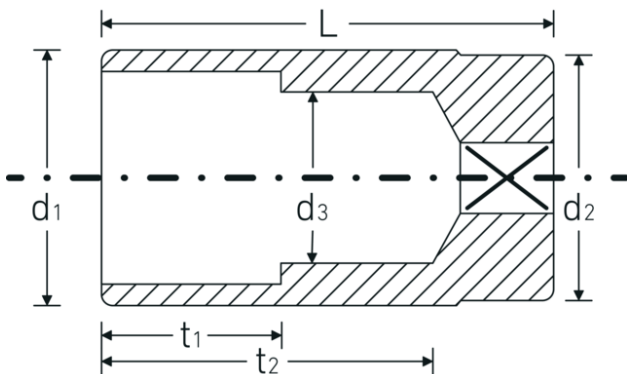

Sockets 1/2", inch, extra deep

51a

Product no. **03420042**
GTIN **4018754127122**
Model **51 A 13/16**

Label. 1/2 " Socket Wrench size 13/16" L.83mm

Technical Drawing.

Technical Attributes.

Drive profile	bi-hex AS-Drive®
Internal square drive (inch)	1/2 "
d1	27,7 mm
d2	26 mm
d3	19,5 mm
Length mm (L)	83 mm
Wrench size [inch]	13/16 "
t1	35 mm
t2	66,3 mm

Logistics data.

Depth mm (IFS)	83
Width mm (IFS)	28
Height mm (IFS)	28
Length (packed, mm)	150
Width (packed, mm)	130
Height (packed, mm)	28
Volume (packed, dm3)	0.546 dm3
Product no.	03420042
Weight (gross, kg)	0,860

Variants.

Product no.	Model no. (ERP)	Description	GTIN
03420024	51 A 3/8	1/2 " Socket Wrench size 3/8" L.83mm	4018754127108
03420028	51 A 7/16	1/2 " Socket Wrench size 7/16" L.83mm	4018754127115
03420032	51 A 1/2	1/2 " Socket Wrench size 1/2" L.83mm	4018754008025
03420034	51 A 9/16	1/2 " Socket Wrench size 9/16" L.83mm	4018754008032
03420036	51 A 5/8	1/2 " Socket Wrench size 5/8" L.83mm	4018754008049
03420038	51 A 11/16	1/2 " Socket Wrench size 11/16" L.83mm	4018754008056
03420040	51 A 3/4	1/2 " Socket Wrench size 3/4" L.83mm	4018754008063
03420042	51 A 13/16	1/2 " Socket Wrench size 13/16" L.83mm	4018754127122
03420044	51 A 7/8	1/2 " Socket Wrench size 7/8" L.83mm	4018754008070
03420046	51 A 15/16	1/2 " Socket Wrench size 15/16" L.83mm	4018754008087
03420048	51 A 1	1/2 " Socket Wrench size 1" L.83mm	4018754008094
03420050	51 A 1 1/16	1/2 " Socket Wrench size 1 1/16" L.83mm	4018754008100
03420052	51 A 1 1/8	1/2 " Socket Wrench size 1 1/8" L.83mm	4018754008117
03420054	51 A 1 3/16	1/2 " Socket Wrench size 1 3/16" L.83mm	4018754127139
03420056	51 A 1 1/4	1/2 " Socket Wrench size 1 1/4" L.83mm	4018754127146
03420058	51 A 1 5/16	1/2 " Socket Wrench size 1 5/16" L.83mm	4018754127153
03420060	51 A 1 3/8	1/2 " Socket Wrench size 1 3/8" L.83mm	4018754127160
03420062	51 A 1 7/16	1/2 " Socket Wrench size 1 7/16" L.83mm	4018754127177
03420064	51 A 1 1/2	1/2 " Socket Wrench size 1 1/2" L.83mm	4018754127184