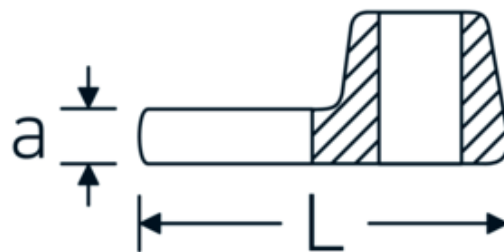

CROW-FOOT wrench, metric

540

Product no. **02200015**
GTIN **4018754003525**
Model **540 15**

Label.

3/8 " CROW-FOOT wrench Wrench size 15mm L.37,7mm

Technical Drawing.

Technical Attributes.

a	6,3 mm
Internal square drive (inch)	3/8 "
Width mm (b)	30 mm
Length mm (L)	37,7 mm
S	20,4 mm
Width across flats [mm]	15 mm

Logistics data.

Depth mm (IFS)	39
Width mm (IFS)	30
Height mm (IFS)	16
Length (packed, mm)	39
Width (packed, mm)	30
Height (packed, mm)	16
Volume (packed, dm ³)	0.01872 dm ³
Product no.	02200015
Weight (gross, kg)	0,050

Variants.

Product no.	Model no. (ERP)	Description	GTIN
01200008	540 8	1/4 " CROW-FOOT wrench Wrench size 8mm L.25,5mm	4018754149117
01200009	540 9	1/4 " CROW-FOOT wrench Wrench size 9mm L.25,5mm	4018754149124
01200010	540 10	1/4 " CROW-FOOT wrench Wrench size 10mm L.25,5mm	4018754149131
02200011	540 11	3/8 " CROW-FOOT wrench Wrench size 11mm L.32mm	4018754149414
02200012	540 12	3/8 " CROW-FOOT wrench Wrench size 12mm L.34,3mm	4018754003495
02200013	540 13	3/8 " CROW-FOOT wrench Wrench size 13mm L.34,3mm	4018754003501
02200014	540 14	3/8 " CROW-FOOT wrench Wrench size 14mm L.37,7mm	4018754003518
02200015	540 15	3/8 " CROW-FOOT wrench Wrench size 15mm L.37,7mm	4018754003525
02200016	540 16	3/8 " CROW-FOOT wrench Wrench size 16mm L.37,7mm	4018754003532
02200017	540 17	3/8 " CROW-FOOT wrench Wrench size 17mm L.42,5mm	4018754003549
02200018	540 18	3/8 " CROW-FOOT wrench Wrench size 18mm L.42,5mm	4018754003556
02200019	540 19	3/8 " CROW-FOOT wrench Wrench size 19mm L.42,5mm	4018754003563
02200020	540 20	3/8 " CROW-FOOT wrench Wrench size 20mm L.42,4mm	4018754141067
02200021	540 21	3/8 " CROW-FOOT wrench Wrench size 21mm L.44,5mm	4018754003570
02200022	540 22	3/8 " CROW-FOOT wrench Wrench size 22mm L.44,5mm	4018754003587