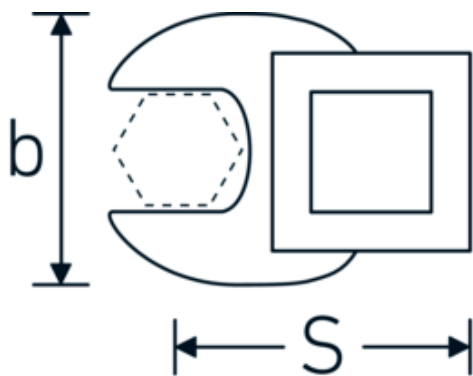

CROW-FOOT wrench, metric

540

Product no. **02200015**
GTIN **4018754003525**
Model **540 15**

Label.

3/8 " CROW-FOOT wrench Wrench size 15mm L.37,7mm

Technical Drawing.

Technical Attributes.

a	6,3 mm
Internal square drive (inch)	3/8 "
Width mm (b)	30 mm
Length mm (L)	37,7 mm
S	20,4 mm
Width across flats [mm]	15 mm

Logistics data.

Depth mm (IFS)	39
Width mm (IFS)	30
Height mm (IFS)	16
Length (packed, mm)	39
Width (packed, mm)	30
Height (packed, mm)	16
Volume (packed, dm ³)	0.01872 dm ³
Product no.	02200015
Weight (gross, kg)	0,050

Variants.

Product no.	Model no. (ERP)	Description	GTIN
01200008	540 8	1/4 " CROW-FOOT wrench Wrench size 8mm L.25,5mm	4018754149117
01200009	540 9	1/4 " CROW-FOOT wrench Wrench size 9mm L.25,5mm	4018754149124
01200010	540 10	1/4 " CROW-FOOT wrench Wrench size 10mm L.25,5mm	4018754149131
02200011	540 11	3/8 " CROW-FOOT wrench Wrench size 11mm L.32mm	4018754149414
02200012	540 12	3/8 " CROW-FOOT wrench Wrench size 12mm L.34,3mm	4018754003495
02200013	540 13	3/8 " CROW-FOOT wrench Wrench size 13mm L.34,3mm	4018754003501
02200014	540 14	3/8 " CROW-FOOT wrench Wrench size 14mm L.37,7mm	4018754003518
02200015	540 15	3/8 " CROW-FOOT wrench Wrench size 15mm L.37,7mm	4018754003525
02200016	540 16	3/8 " CROW-FOOT wrench Wrench size 16mm L.37,7mm	4018754003532
02200017	540 17	3/8 " CROW-FOOT wrench Wrench size 17mm L.42,5mm	4018754003549
02200018	540 18	3/8 " CROW-FOOT wrench Wrench size 18mm L.42,5mm	4018754003556
02200019	540 19	3/8 " CROW-FOOT wrench Wrench size 19mm L.42,5mm	4018754003563
02200020	540 20	3/8 " CROW-FOOT wrench Wrench size 20mm L.42,4mm	4018754141067
02200021	540 21	3/8 " CROW-FOOT wrench Wrench size 21mm L.44,5mm	4018754003570
02200022	540 22	3/8 " CROW-FOOT wrench Wrench size 22mm L.44,5mm	4018754003587