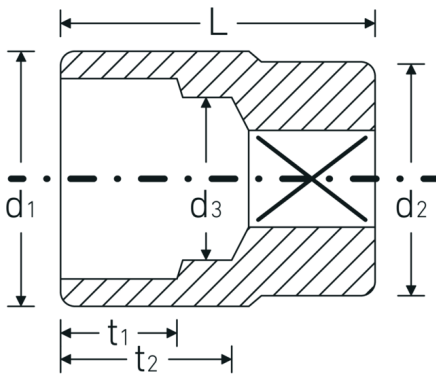

Sockets 3/4", inch

55a

Product no. **05410066**
GTIN **4018754009442**
Model **55 A 1 5/8**

Label.

3/4 " Socket Wrench size 1 5/8" L.67mm

Technical Drawing.

Technical Attributes.

Drive profile	bi-hex AS-Drive®
Internal square drive (inch)	3/4 "
d1	56 mm
d2	40 mm
d3	33 mm
Length mm (L)	67 mm
Wrench size [inch]	1 5/8 "
t1	30 mm
t2	37,5 mm

Logistics data.

Depth mm (IFS)	67
Width mm (IFS)	56
Height mm (IFS)	56
Length (packed, mm)	70
Width (packed, mm)	60
Height (packed, mm)	60
Volume (packed, dm ³)	0.252 dm ³
Product no.	05410066
Weight (gross, kg)	0,469

Variants.

Product no.	Model no. (ERP)	Description	GTIN
05410040	55 A 3/4	3/4 " Socket Wrench size 3/4" L.50mm	4018754127207
05410042	55 A 13/16	3/4 " Socket Wrench size 13/16" L.51mm	4018754127214
05410044	55 A 7/8	3/4 " Socket Wrench size 7/8" L.51mm	4018754009312
05410046	55 A 15/16	3/4 " Socket Wrench size 15/16" L.51mm	4018754009329
05410048	55 A 1	3/4 " Socket Wrench size 1" L.52mm	4018754009343
05410050	55 A 1 1/16	3/4 " Socket Wrench size 1 1/16" L.54mm	4018754009350
05410052	55 A 1 1/8	3/4 " Socket Wrench size 1 1/8" L.57mm	4018754009367
05410056	55 A 1 1/4	3/4 " Socket Wrench size 1 1/4" L.58mm	4018754009381
05410058	55 A 1 5/16	3/4 " Socket Wrench size 1 5/16" L.59mm	4018754009398
05410060	55 A 1 3/8	3/4 " Socket Wrench size 1 3/8" L.59mm	4018754009404
05410062	55 A 1 7/16	3/4 " Socket Wrench size 1 7/16" L.60mm	4018754009411
05410064	55 A 1 1/2	3/4 " Socket Wrench size 1 1/2" L.64mm	4018754009428
05410066	55 A 1 5/8	3/4 " Socket Wrench size 1 5/8" L.67mm	4018754009442
05410067	55 A 1 11/16	3/4 " Socket Wrench size 1 11/16" L.70mm	4018754009459
05410068	55 A 1 3/4	3/4 " Socket Wrench size 1 3/4" L.70mm	4018754009466
05410069	55 A 1 13/16	3/4 " Socket Wrench size 1 13/16" L.73mm	4018754009473
05410070	55 A 1 7/8	3/4 " Socket Wrench size 1 7/8" L.76mm	4018754009480
05410072	55 A 2	3/4 " Socket Wrench size 2" L.80mm	4018754009497