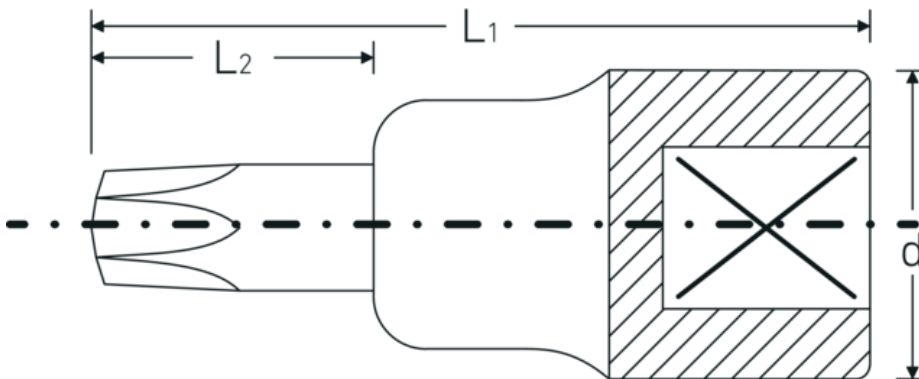

TORX® screwdriver sockets 1/2"

54TX

Product no. **03100050**
GTIN **4018754006700**
Model **54 TX T 50**

Label. 1/2 " Screwdriver socket L.55mm

Technical Drawing.

Technical Attributes.

Drive profile	TORX®
Internal square drive (inch)	1/2 "
d	22,7 mm
Size of output profile	T50
L1	55 mm
L2	17 mm

Logistics data.

Depth mm (IFS)	55
Width mm (IFS)	23
Height mm (IFS)	23
Length (packed, mm)	100
Width (packed, mm)	80
Height (packed, mm)	23
Volume (packed, dm3)	0.184 dm3
Product no.	03100050
Weight (gross, kg)	0,435

Weight PAP (kg)	0,000
Weight PVC (kg)	0,003
GTIN	4018754006700
Country of origin	GERMANY
Region of origin	Nordrhein-Westfalen
WEEE/ElektroG	nicht ear-pflichtig
Customs tariff no.	82042000
Packing standard	5
Weight	87 g

Variants.

Product no.	Model no. (ERP)	Description	GTIN
03100020	54 TX T 20	1/2 " Screwdriver socket L.55mm	4018754006649
03100025	54 TX T 25	1/2 " Screwdriver socket L.55mm	4018754006656
03100027	54 TX T 27	1/2 " Screwdriver socket L.55mm	4018754006663
03100030	54 TX T 30	1/2 " Screwdriver socket L.55mm	4018754006670
03100040	54 TX T 40	1/2 " Screwdriver socket L.55mm	4018754006687
03100045	54 TX T 45	1/2 " Screwdriver socket L.55mm	4018754006694
03100050	54 TX T 50	1/2 " Screwdriver socket L.55mm	4018754006700
03100055	54 TX T 55	1/2 " Screwdriver socket L.58mm	4018754006717
03100060	54 TX T 60	1/2 " Screwdriver socket L.58mm	4018754006724
03100070	54 TX T 70	1/2 " Screwdriver socket L.60mm	4018754132362