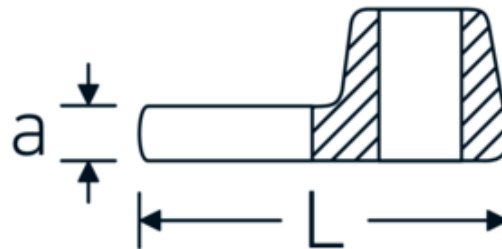

CROW-FOOT wrench, metric

540

Product no. **02200011**
GTIN **4018754149414**
Model **540 11**

Label. 3/8 " CROW-FOOT wrench Wrench size 11mm L.32mm

Technical Drawing.

Technical Attributes.

a	6,3 mm
Internal square drive (inch)	3/8 "
Width mm (b)	22,2 mm
Length mm (L)	32 mm
S	17,4 mm
Width across flats [mm]	11 mm

Logistics data.

Depth mm (IFS)	45
Width mm (IFS)	35
Height mm (IFS)	19
Length (packed, mm)	45
Width (packed, mm)	35
Height (packed, mm)	19
Volume (packed, dm3)	0.029925 dm3
Product no.	02200011
Weight (gross, kg)	0,036

Variants.

Product no.	Model no. (ERP)	Description	GTIN
01200008	540 8	1/4 " CROW-FOOT wrench Wrench size 8mm L.25,5mm	4018754149117
01200009	540 9	1/4 " CROW-FOOT wrench Wrench size 9mm L.25,5mm	4018754149124
01200010	540 10	1/4 " CROW-FOOT wrench Wrench size 10mm L.25,5mm	4018754149131
02200011	540 11	3/8 " CROW-FOOT wrench Wrench size 11mm L.32mm	4018754149414
02200012	540 12	3/8 " CROW-FOOT wrench Wrench size 12mm L.34,3mm	4018754003495
02200013	540 13	3/8 " CROW-FOOT wrench Wrench size 13mm L.34,3mm	4018754003501
02200014	540 14	3/8 " CROW-FOOT wrench Wrench size 14mm L.37,7mm	4018754003518
02200015	540 15	3/8 " CROW-FOOT wrench Wrench size 15mm L.37,7mm	4018754003525
02200016	540 16	3/8 " CROW-FOOT wrench Wrench size 16mm L.37,7mm	4018754003532
02200017	540 17	3/8 " CROW-FOOT wrench Wrench size 17mm L.42,5mm	4018754003549
02200018	540 18	3/8 " CROW-FOOT wrench Wrench size 18mm L.42,5mm	4018754003556
02200019	540 19	3/8 " CROW-FOOT wrench Wrench size 19mm L.42,5mm	4018754003563
02200020	540 20	3/8 " CROW-FOOT wrench Wrench size 20mm L.42,4mm	4018754141067
02200021	540 21	3/8 " CROW-FOOT wrench Wrench size 21mm L.44,5mm	4018754003570
02200022	540 22	3/8 " CROW-FOOT wrench Wrench size 22mm L.44,5mm	4018754003587