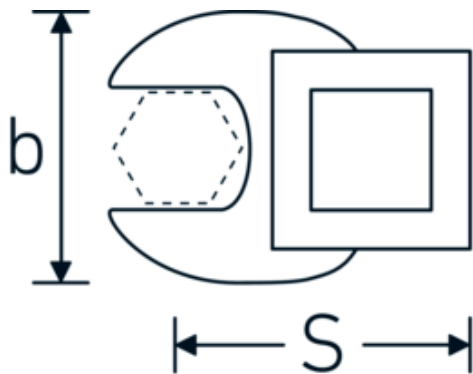

CROW-FOOT wrench, metric

540

Product no. **02200011**
GTIN **4018754149414**
Model **540 11**

Label. 3/8 " CROW-FOOT wrench Wrench size 11mm L.32mm

Technical Drawing.

Technical Attributes.

a	6,3 mm
Internal square drive (inch)	3/8 "
Width mm (b)	22,2 mm
Length mm (L)	32 mm
S	17,4 mm
Width across flats [mm]	11 mm

Logistics data.

Depth mm (IFS)	45
Width mm (IFS)	35
Height mm (IFS)	19
Length (packed, mm)	45
Width (packed, mm)	35
Height (packed, mm)	19
Volume (packed, dm3)	0.029925 dm3
Product no.	02200011
Weight (gross, kg)	0,036

Variants.

Product no.	Model no. (ERP)	Description	GTIN
01200008	540 8	1/4 " CROW-FOOT wrench Wrench size 8mm L.25,5mm	4018754149117
01200009	540 9	1/4 " CROW-FOOT wrench Wrench size 9mm L.25,5mm	4018754149124
01200010	540 10	1/4 " CROW-FOOT wrench Wrench size 10mm L.25,5mm	4018754149131
02200011	540 11	3/8 " CROW-FOOT wrench Wrench size 11mm L.32mm	4018754149414
02200012	540 12	3/8 " CROW-FOOT wrench Wrench size 12mm L.34,3mm	4018754003495
02200013	540 13	3/8 " CROW-FOOT wrench Wrench size 13mm L.34,3mm	4018754003501
02200014	540 14	3/8 " CROW-FOOT wrench Wrench size 14mm L.37,7mm	4018754003518
02200015	540 15	3/8 " CROW-FOOT wrench Wrench size 15mm L.37,7mm	4018754003525
02200016	540 16	3/8 " CROW-FOOT wrench Wrench size 16mm L.37,7mm	4018754003532
02200017	540 17	3/8 " CROW-FOOT wrench Wrench size 17mm L.42,5mm	4018754003549
02200018	540 18	3/8 " CROW-FOOT wrench Wrench size 18mm L.42,5mm	4018754003556
02200019	540 19	3/8 " CROW-FOOT wrench Wrench size 19mm L.42,5mm	4018754003563
02200020	540 20	3/8 " CROW-FOOT wrench Wrench size 20mm L.42,4mm	4018754141067
02200021	540 21	3/8 " CROW-FOOT wrench Wrench size 21mm L.44,5mm	4018754003570
02200022	540 22	3/8 " CROW-FOOT wrench Wrench size 22mm L.44,5mm	4018754003587