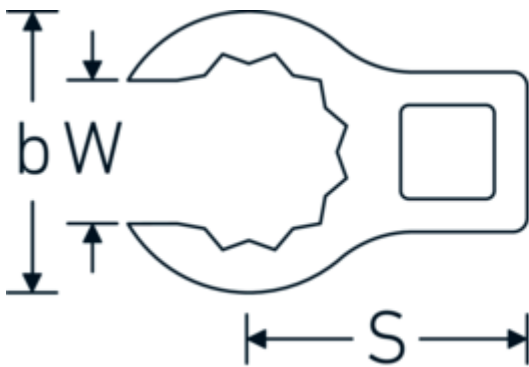

Flare nut CROW-FOOT wrench, metric

440

Product no. **03190040**
GTIN **4018754141180**
Model **440 40**

Label.

1/2 " Flare nut CROW-FOOT wrench Wrench size 40mm L.71,8mm

Technical Drawing.

Technical Attributes.

| | |
|------------------------------|---------|
| a | 24,5 mm |
| Internal square drive (inch) | 1/2 " |
| Width mm (b) | 57,9 mm |
| Length mm (L) | 71,8 mm |
| S | 37,7 mm |
| Width across flats [mm] | 40 mm |
| W | 31 mm |