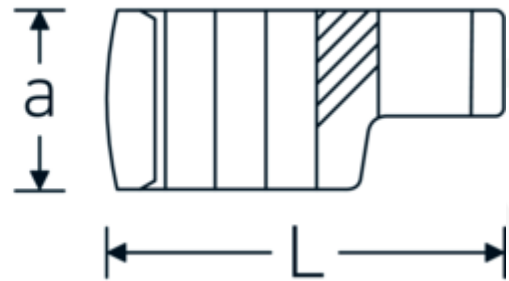

Flare nut CROW-FOOT wrench, metric

440

Product no. **03190040**
GTIN **4018754141180**
Model **440 40**

Label.

1/2 " Flare nut CROW-FOOT wrench Wrench size 40mm L.71,8mm

Technical Drawing.

Technical Attributes.

| | |
|------------------------------|---------|
| a | 24,5 mm |
| Internal square drive (inch) | 1/2 " |
| Width mm (b) | 57,9 mm |
| Length mm (L) | 71,8 mm |
| S | 37,7 mm |
| Width across flats [mm] | 40 mm |
| W | 31 mm |

Logistics data.

| | |
|----------------------|--------------|
| Depth mm (IFS) | 72 |
| Width mm (IFS) | 56 |
| Height mm (IFS) | 24 |
| Length (packed, mm) | 72 |
| Width (packed, mm) | 56 |
| Height (packed, mm) | 24 |
| Volume (packed, dm3) | 0.096768 dm3 |
| Product no. | 03190040 |
| Weight (gross, kg) | 0,180 |