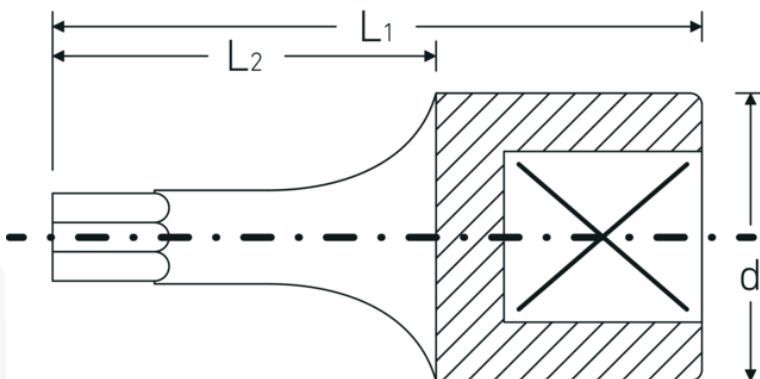

Technical Drawing.

Technical Attributes.

Drive profile

TORX®

Logistics data.

Depth mm (IFS)

28