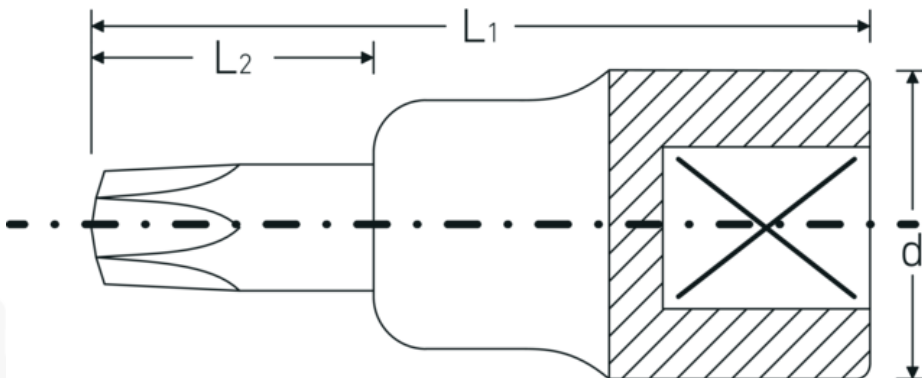

## Screwdriver socket

54TX

Product no. **03100070**  
GTIN **4018754132362**  
Model **54 TX T 70**

**Label.** 1/2 " Screwdriver socket L.60mm

**Features.**

- for inside TORX® screws
- Chrome Alloy Steel, chrome plated

## Technical Drawing.

## Technical Attributes.

Drive profile TORX®  
Internal square drive (inch) 1/2 "

## Logistics data.

Depth mm (IFS) 60  
Width mm (IFS) 28

<b>d</b>	27,5 mm	<b>Height mm (IFS)</b>	28
<b>Size of output profile</b>	T70	<b>Length (packed, mm)</b>	75
<b>L1</b>	60 mm	<b>Width (packed, mm)</b>	60
<b>L2</b>	20 mm	<b>Height (packed, mm)</b>	29
		<b>Volume (packed, dm3)</b>	0.1305 dm3
		<b>Art. no.</b>	03100070
		<b>Weight (gross, kg)</b>	0,163
		<b>Weight PAP (kg)</b>	0,000
		<b>Weight PVC (kg)</b>	0,003
		<b>GTIN</b>	4018754132362
		<b>Country of origin</b>	GERMANY
		<b>Region of origin</b>	Nordrhein-Westfalen
		<b>WEEE/ElektroG</b>	nicht ear-pflichtig
		<b>Customs tariff no.</b>	82042000
		<b>Packing standard</b>	1
		<b>Weight</b>	155 g