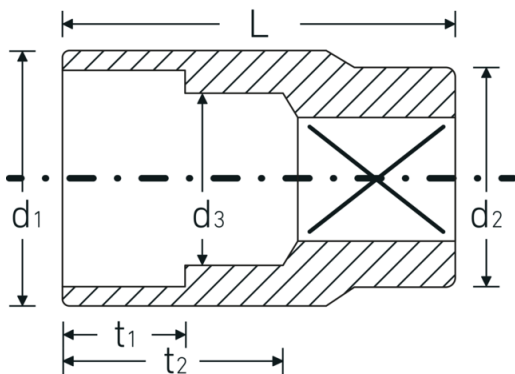

Sockets 1/2", metric

50

Product no. **03010031**
GTIN **4018754149209**
Model **50 31**

Label. 1/2 " Socket Wrench size 31mm L.47mm

Technical Drawing.

Technical Attributes.

Drive profile	bi-hex AS-Drive®
Internal square drive (inch)	1/2 "
d1	42,2 mm
d2	28 mm
d3	28 mm
DIN	DIN 3124 / ISO 2725-1, DIN EN 3709, ASME B 107.5 M
Length mm (L)	47 mm
Width across flats [mm]	31 mm

Logistics data.

Depth mm (IFS)	48
Width mm (IFS)	43
Height mm (IFS)	43
Length (packed, mm)	150
Width (packed, mm)	90
Height (packed, mm)	43
Volume (packed, dm3)	0.5805 dm3
Product no.	03010031
Weight (gross, kg)	1,082