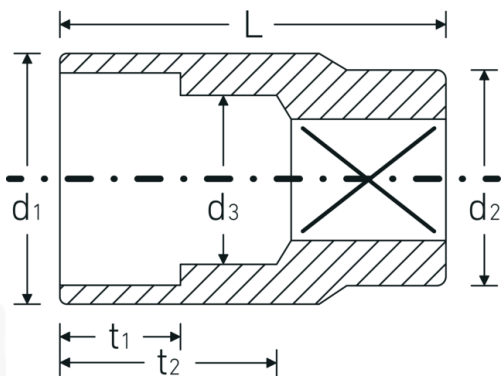

Socket

45a

Product no. **02410035**
GTIN **4018754126972**
Model **45 A 19/32**

Label. 3/8 " Socket Spanner size 19/32" L.31mm

Features.

- ASME B 107.1, Fed. Spec. GGG-W-641, SAE AS 954-E (test values)
- HPQ® heavy-duty steel, chrome-plated

Advantages.

ASME B 107.1, Fed. Spec. GGG-W-641, SAE AS 954-E (test values).

Technical Drawing.

Technical Attributes.

Drive profile bi-hex AS-Drive®
Internal square drive (inch) 3/8 "

Logistics data.

Depth mm (IFS) 31
Width mm (IFS) 21

d1	20,6 mm	Height mm (IFS)	21
d2	19 mm	Length (packed, mm)	150
d3	14 mm	Width (packed, mm)	75
Length mm (L)	31 mm	Height (packed, mm)	21
Spanner size [inch]	19/32 "	Volume (packed, dm3)	0.23625 dm3
t1	13 mm	Art. no.	02410035
t2	19,2 mm	Weight (gross, kg)	0,186
		Weight PAP (kg)	0,000
		Weight PVC (kg)	0,005
		GTIN	4018754126972
		Country of origin	GERMANY
		Region of origin	Nordrhein-Westfalen
		WEEE/ElektroG	nicht ear-pflichtig
		Customs tariff no.	82042000
		Packing standard	5
		Weight	36 g