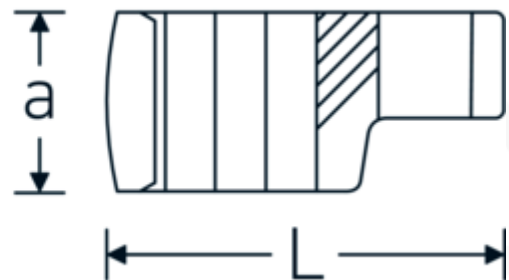

CROW-RING spanner

440

Product no. **03190040**
GTIN **4018754141180**
Model **440 40**

Label. 1/2 " CROW-RING spanner Spanner size 40mm L.71,8mm

- Features.**
- Chrome Alloy Steel, chrome plated
 - Caution! Modified settings on torque wrench

Technical Drawing.

Technical Attributes.

a	24,5 mm
Internal square drive (inch)	1/2 "
Width mm (b)	57,9 mm
Length mm (L)	71,8 mm
S	37,7 mm
Width across flats [mm]	40 mm
W	31 mm

Logistics data.

Depth mm (IFS)	72
Width mm (IFS)	56
Height mm (IFS)	24
Length (packed, mm)	72
Width (packed, mm)	56
Height (packed, mm)	24
Volume (packed, dm3)	0.096768 dm3

Variants.

Art. no.	Model no. (ERP)	Description	GTIN
01190008	440 8	1/4 " CROW-RING spanner Spanner size 8mm L.23,8mm	4018754149094
01190009	440 9	1/4 " CROW-RING spanner Spanner size 9mm L.28,5mm	4018754140985
01190010	440 10	1/4 " CROW-RING spanner Spanner size 10mm L.28,4mm	4018754000739
01190011	440 11	1/4 " CROW-RING spanner Spanner size 11mm L.28mm	4018754149100
01190012	440 12	1/4 " CROW-RING spanner Spanner size 12mm L.30,8mm	4018754000746
01190013	440 13	1/4 " CROW-RING spanner Spanner size 13mm L.32mm	4018754102099
01190014	440 14	1/4 " CROW-RING spanner Spanner size 14mm L.31,7mm	4018754000753
02190015	440 15	3/8 " CROW-RING spanner Spanner size 15mm L.36,5mm	4018754141029
02190016	440 16	3/8 " CROW-RING spanner Spanner size 16mm L.36,1mm	4018754003389
02190017	440 17	3/8 " CROW-RING spanner Spanner size 17mm L.39,2mm	4018754003396
02190018	440 18	3/8 " CROW-RING spanner Spanner size 18mm L.40,8mm	4018754003402
02190019	440 19	3/8 " CROW-RING spanner Spanner size 19mm L.40,5mm	4018754003419
02190020	440 20	3/8 " CROW-RING spanner Spanner size 20mm L.42,9mm	4018754141036
02190021	440 21	3/8 " CROW-RING spanner Spanner size 21mm L.42,8mm	4018754003426