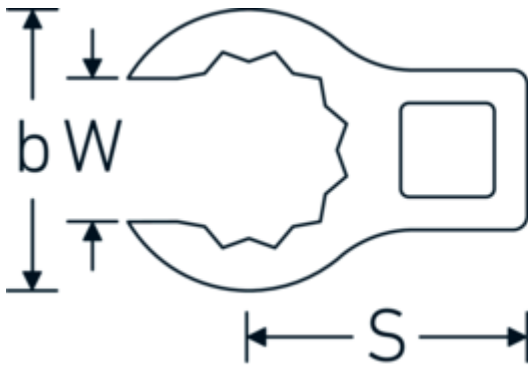

CROW-RING spanner

440

Product no. **03190040**
GTIN **4018754141180**
Model **440 40**

Label. 1/2 " CROW-RING spanner Spanner size 40mm L.71,8mm

- Features.**
- Chrome Alloy Steel, chrome plated
 - Caution! Modified settings on torque wrench

Technical Drawing.

Technical Attributes.

a	24,5 mm
Internal square drive (inch)	1/2 "
Width mm (b)	57,9 mm
Length mm (L)	71,8 mm
S	37,7 mm
Width across flats [mm]	40 mm
W	31 mm

Logistics data.

Depth mm (IFS)	72
Width mm (IFS)	56
Height mm (IFS)	24
Length (packed, mm)	72
Width (packed, mm)	56
Height (packed, mm)	24
Volume (packed, dm3)	0.096768 dm3

Variants.

Art. no.	Model no. (ERP)	Description	GTIN
01190008	440 8	1/4 " CROW-RING spanner Spanner size 8mm L.23,8mm	4018754149094
01190009	440 9	1/4 " CROW-RING spanner Spanner size 9mm L.28,5mm	4018754140985
01190010	440 10	1/4 " CROW-RING spanner Spanner size 10mm L.28,4mm	4018754000739
01190011	440 11	1/4 " CROW-RING spanner Spanner size 11mm L.28mm	4018754149100
01190012	440 12	1/4 " CROW-RING spanner Spanner size 12mm L.30,8mm	4018754000746
01190013	440 13	1/4 " CROW-RING spanner Spanner size 13mm L.32mm	4018754102099
01190014	440 14	1/4 " CROW-RING spanner Spanner size 14mm L.31,7mm	4018754000753
02190015	440 15	3/8 " CROW-RING spanner Spanner size 15mm L.36,5mm	4018754141029
02190016	440 16	3/8 " CROW-RING spanner Spanner size 16mm L.36,1mm	4018754003389
02190017	440 17	3/8 " CROW-RING spanner Spanner size 17mm L.39,2mm	4018754003396
02190018	440 18	3/8 " CROW-RING spanner Spanner size 18mm L.40,8mm	4018754003402
02190019	440 19	3/8 " CROW-RING spanner Spanner size 19mm L.40,5mm	4018754003419
02190020	440 20	3/8 " CROW-RING spanner Spanner size 20mm L.42,9mm	4018754141036
02190021	440 21	3/8 " CROW-RING spanner Spanner size 21mm L.42,8mm	4018754003426