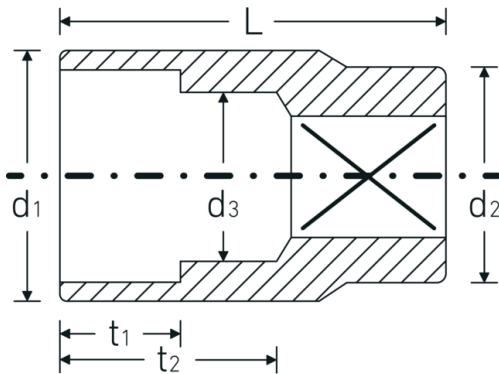

Sockets 3/8", metric

45

Product no. **02010012**
GTIN **4018754001958**
Model **45 12**

Label. 3/8 " Socket Wrench size 12mm L.28mm

Technical Drawing.

Technical Attributes.

Drive profile	bi-hex AS-Drive®
Internal square drive (inch)	3/8 "
d1	16,9 mm
d2	17,5 mm
d3	11 mm
DIN	DIN 3124 / ISO 2725-1, ASME B 107.5M, DIN EN 3709
Length mm (L)	28 mm
Width across flats [mm]	12 mm

Logistics data.

Depth mm (IFS)	24
Width mm (IFS)	19
Height mm (IFS)	19
Length (packed, mm)	96
Width (packed, mm)	20
Height (packed, mm)	25
Volume (packed, dm ³)	0.048 dm ³
Product no.	02010012
Weight (gross, kg)	0,275

Variants.

Product no.	Model no. (ERP)	Description	GTIN
02010007	45 7	3/8 " Socket Wrench size 7mm L.24mm	4018754001903
02010008	45 8	3/8 " Socket Wrench size 8mm L.25mm	4018754001910
02010009	45 9	3/8 " Socket Wrench size 9mm L.25mm	4018754001927
02010010	45 10	3/8 " Socket Wrench size 10mm L.27mm	4018754001934
02010011	45 11	3/8 " Socket Wrench size 11mm L.27mm	4018754001941
02010012	45 12	3/8 " Socket Wrench size 12mm L.28mm	4018754001958
02010013	45 13	3/8 " Socket Wrench size 13mm L.30mm	4018754001965
02010014	45 14	3/8 " Socket Wrench size 14mm L.30mm	4018754001972
02010015	45 15	3/8 " Socket Wrench size 15mm L.31mm	4018754001989
02010016	45 16	3/8 " Socket Wrench size 16mm L.31mm	4018754001996
02010017	45 17	3/8 " Socket Wrench size 17mm L.31mm	4018754002009
02010018	45 18	3/8 " Socket Wrench size 18mm L.32mm	4018754002016
02010019	45 19	3/8 " Socket Wrench size 19mm L.32mm	4018754002023
02010020	45 20	3/8 " Socket Wrench size 20mm L.34mm	4018754002030
02010021	45 21	3/8 " Socket Wrench size 21mm L.34mm	4018754002047
02010022	45 22	3/8 " Socket Wrench size 22mm L.35mm	4018754002054
02010024	45 24	3/8 " Socket Wrench size 24mm L.35mm	4018754149148