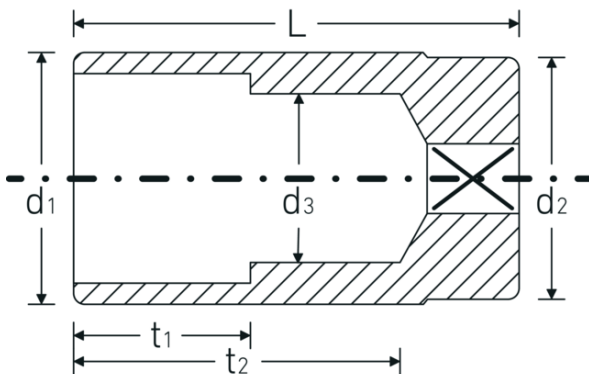

## Sockets 3/8", inch, extra deep

46a

Product no. **02420038**  
GTIN **4018754004379**  
Model **46 A 11/16**

**Label.** 3/8 " Socket Wrench size 11/16" L.65mm

## Technical Drawing.

## Technical Attributes.

Drive profile	bi-hex AS-Drive®
Internal square drive (inch)	3/8 "
d1	23,4 mm
d2	21,5 mm
d3	16,3 mm
Length mm (L)	65 mm
Wrench size [inch]	11/16 "
t1	30 mm
t2	52,5 mm

## Logistics data.

Depth mm (IFS)	65
Width mm (IFS)	24
Height mm (IFS)	24
Length (packed, mm)	121
Width (packed, mm)	68
Height (packed, mm)	25
Volume (packed, dm3)	0.2057 dm3
Product no.	02420038
Weight (gross, kg)	0,490