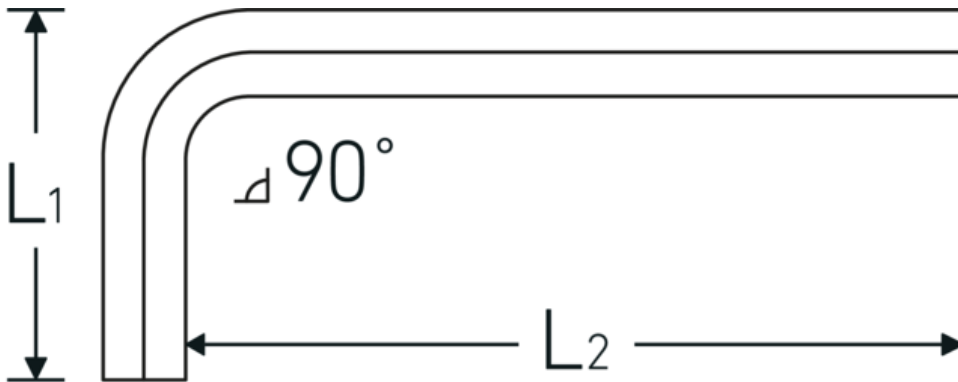

## Hex key for socket head screws

10760aCV

Product no. **43550044**  
GTIN **4018754029563**  
Model **10760 ACV 7/8**

**Label.** Hex key for socket head screws Hex drive 7/8 L.80mm x 200mm

**Features.**

- for socket head screws
- Chrome Vanadium, nickel-plated (0.028; 0.035; 0.050", gunmetal finish)

### Technical Drawing.

### Technical Attributes.

Drive profile	Hex
External hex drive (inch)	7/8
L1	80 mm
L2	200 mm
Length mm (L)	225 mm

### Logistics data.

Depth mm (IFS)	225
Width mm (IFS)	102
Height mm (IFS)	27
Length (packed, mm)	226
Width (packed, mm)	103
Height (packed, mm)	28
Volume (packed, dm <sup>3</sup> )	0.651784 dm <sup>3</sup>