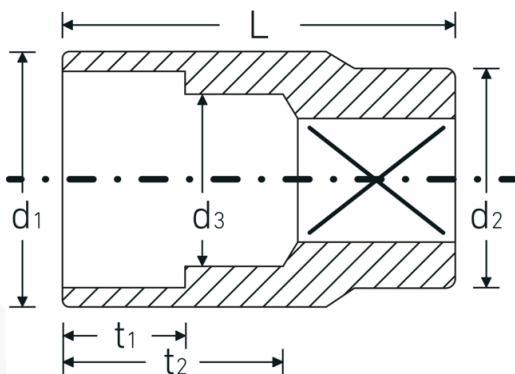

Socket

50a

Product no. **03410052**
GTIN **4018754007998**
Model **50 A 1 1/8**

Label. 1/2 " Socket Spanner size 1 1/8" L.45mm

Features.

- ASME B 107.1, Fed. Spec. GGG-W-641, SAE AS 954-E (test values)
- HPQ® heavy-duty steel, chrome-plated

Advantages.

ASME B 107.1, Fed. Spec. GGG-W-641, SAE AS 954-E (test values).

Technical Drawing.

Technical Attributes.

Drive profile bi-hex AS-Drive®
Internal square drive (inch) 1/2 "

Logistics data.

Depth mm (IFS) 45
Width mm (IFS) 38

d1	38,1 mm	Height mm (IFS)	38
d2	28 mm	Length (packed, mm)	120
d3	27,4 mm	Width (packed, mm)	50
Length mm (L)	45 mm	Height (packed, mm)	75
Spanner size [inch]	1 1/8 "	Volume (packed, dm3)	0.45 dm3
t1	20 mm	Art. no.	03410052
t2	26 mm	Weight (gross, kg)	0,835
		Weight PAP (kg)	0,000
		Weight PVC (kg)	0,008
		GTIN	4018754007998
		Country of origin	GERMANY
		Region of origin	Nordrhein-Westfalen
		WEEE/ElektroG	nicht ear-pflichtig
		Customs tariff no.	82042000
		Packing standard	5
		Weight	167 g