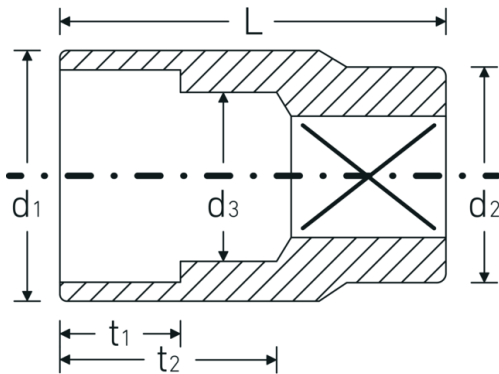

## Technical Drawing.

## Technical Attributes.

Drive profile	bi-hex AS-Drive®
Internal square drive (inch)	3/8 "
d1	26,2 mm
d2	20 mm
d3	19 mm
DIN	DIN 3124 / ISO 2725-1, ASME B 107.5M, DIN EN 3709
Length mm (L)	34 mm
Width across flats [mm]	20 mm

## Logistics data.

Depth mm (IFS)	29
Width mm (IFS)	27
Height mm (IFS)	27
Length (packed, mm)	136
Width (packed, mm)	28
Height (packed, mm)	30
Volume (packed, dm3)	0.11424 dm3
Product no.	02010020
Weight (gross, kg)	0,305

## Variants.

Product no.	Model no. (ERP)	Description	GTIN
02010007	45 7	3/8 " Socket Wrench size 7mm L.24mm	4018754001903
02010008	45 8	3/8 " Socket Wrench size 8mm L.25mm	4018754001910
02010009	45 9	3/8 " Socket Wrench size 9mm L.25mm	4018754001927
02010010	45 10	3/8 " Socket Wrench size 10mm L.27mm	4018754001934
02010011	45 11	3/8 " Socket Wrench size 11mm L.27mm	4018754001941
02010012	45 12	3/8 " Socket Wrench size 12mm L.28mm	4018754001958
02010013	45 13	3/8 " Socket Wrench size 13mm L.30mm	4018754001965
02010014	45 14	3/8 " Socket Wrench size 14mm L.30mm	4018754001972
02010015	45 15	3/8 " Socket Wrench size 15mm L.31mm	4018754001989
02010016	45 16	3/8 " Socket Wrench size 16mm L.31mm	4018754001996
02010017	45 17	3/8 " Socket Wrench size 17mm L.31mm	4018754002009
02010018	45 18	3/8 " Socket Wrench size 18mm L.32mm	4018754002016
02010019	45 19	3/8 " Socket Wrench size 19mm L.32mm	4018754002023
02010020	45 20	3/8 " Socket Wrench size 20mm L.34mm	4018754002030
02010021	45 21	3/8 " Socket Wrench size 21mm L.34mm	4018754002047
02010022	45 22	3/8 " Socket Wrench size 22mm L.35mm	4018754002054
02010024	45 24	3/8 " Socket Wrench size 24mm L.35mm	4018754149148