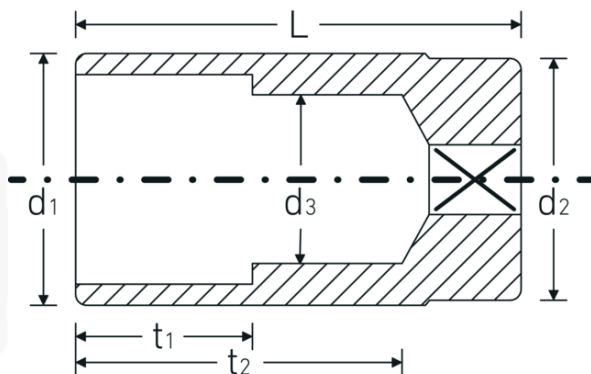

Socket

46

Product no. **02020014**
GTIN **4018754002207**
Model **46 14**

Label. 3/8 " Socket Wrench size 14mm L.60mm

- Features.**
- long version
 - bi-hex with AS-Drive profile
 - 3/8" internal square drive
 - HPQ® high performance steel, chrome-plated
 - size 20.8: with rubber insert for spark plugs
 - DIN 3124 / ISO 2725-1 / DIN EN 3710 / DIN EN 3709 / ASME B 107.5M

Advantages.

Long

Technical Drawing.

Technical Attributes.

Drive profile	Bi-hex AS-Drive
Internal square drive (inch)	3/8 "
d1	19,4 mm
d2	17,5 mm
d3	13 mm
DIN	DIN 3124 / ISO 2725-1, DIN EN 3710, DIN EN 3709, ASME B 107.5M
Length mm (L)	60 mm
Width across flats [mm]	14 mm
t1	25 mm
t2	45,8 mm

Logistics data.

Depth mm (IFS)	60
Width mm (IFS)	20
Height mm (IFS)	20
Length (packed, mm)	105
Width (packed, mm)	63
Height (packed, mm)	41
Volume (packed, dm3)	0.271215 dm3
Product no.	02020014
Weight (gross, kg)	0,750
Weight PAP (kg)	0,000
Weight PVC (kg)	0,007
GTIN	4018754002207
Country of origin	GERMANY
Region of origin	Nordrhein-Westfalen
WEEE/ElektroG	nicht ear-pflichtig
Customs tariff no.	82042000
Packing standard	10
Weight	75 g