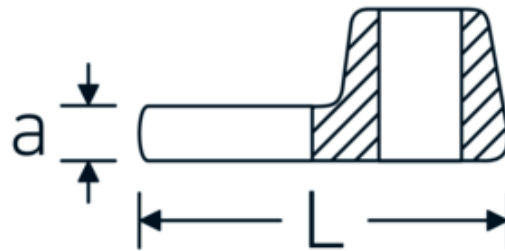

CROW-FOOT spanner

540

Product no. **02200030**
GTIN **4018754149186**
Model **540 30**

Label. 3/8 " CROW-FOOT spanner Spanner size 30mm L.50mm

Features.

- Chrome Alloy Steel, chrome plated
- Caution! Modified settings on torque wrench

Technical Drawing.

Technical Attributes.

a	8 mm
Internal square drive (inch)	3/8 "
Width mm (b)	50 mm
Length mm (L)	50 mm
S	29,3 mm
Width across flats [mm]	30 mm

Logistics data.

Depth mm (IFS)	60
Width mm (IFS)	50
Height mm (IFS)	18
Length (packed, mm)	60
Width (packed, mm)	50
Height (packed, mm)	18
Volume (packed, dm3)	0.054 dm3

Variants.

Art. no.	Model no. (ERP)	Description	GTIN
01200008	540 8	1/4 " CROW-FOOT spanner Spanner size 8mm L.25,5mm	4018754149117
01200009	540 9	1/4 " CROW-FOOT spanner Spanner size 9mm L.25,5mm	4018754149124
01200010	540 10	1/4 " CROW-FOOT spanner Spanner size 10mm L.25,5mm	4018754149131
02200011	540 11	3/8 " CROW-FOOT spanner Spanner size 11mm L.32mm	4018754149414
02200012	540 12	3/8 " CROW-FOOT spanner Spanner size 12mm L.34,3mm	4018754003495
02200013	540 13	3/8 " CROW-FOOT spanner Spanner size 13mm L.34,3mm	4018754003501
02200014	540 14	3/8 " CROW-FOOT spanner Spanner size 14mm L.37,7mm	4018754003518
02200015	540 15	3/8 " CROW-FOOT spanner Spanner size 15mm L.37,7mm	4018754003525
02200016	540 16	3/8 " CROW-FOOT spanner Spanner size 16mm L.37,7mm	4018754003532
02200017	540 17	3/8 " CROW-FOOT spanner Spanner size 17mm L.42,5mm	4018754003549
02200018	540 18	3/8 " CROW-FOOT spanner Spanner size 18mm L.42,5mm	4018754003556
02200019	540 19	3/8 " CROW-FOOT spanner Spanner size 19mm L.42,5mm	4018754003563
02200020	540 20	3/8 " CROW-FOOT spanner Spanner size 20mm L.42,4mm	4018754141067
02200021	540 21	3/8 " CROW-FOOT spanner Spanner size 21mm L.44,5mm	4018754003570