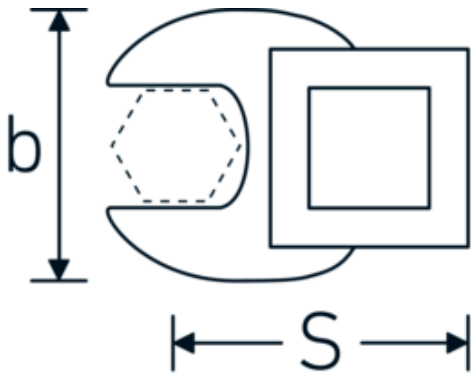

CROW-FOOT spanner

540

Product no. **02200030**
GTIN **4018754149186**
Model **540 30**

Label. 3/8 " CROW-FOOT spanner Spanner size 30mm L.50mm

Features.

- Chrome Alloy Steel, chrome plated
- Caution! Modified settings on torque wrench

Technical Drawing.

Technical Attributes.

a	8 mm
Internal square drive (inch)	3/8 "
Width mm (b)	50 mm
Length mm (L)	50 mm
S	29,3 mm
Width across flats [mm]	30 mm

Logistics data.

Depth mm (IFS)	60
Width mm (IFS)	50
Height mm (IFS)	18
Length (packed, mm)	60
Width (packed, mm)	50
Height (packed, mm)	18
Volume (packed, dm3)	0.054 dm3

Variants.

Art. no.	Model no. (ERP)	Description	GTIN
01200008	540 8	1/4 " CROW-FOOT spanner Spanner size 8mm L.25,5mm	4018754149117
01200009	540 9	1/4 " CROW-FOOT spanner Spanner size 9mm L.25,5mm	4018754149124
01200010	540 10	1/4 " CROW-FOOT spanner Spanner size 10mm L.25,5mm	4018754149131
02200011	540 11	3/8 " CROW-FOOT spanner Spanner size 11mm L.32mm	4018754149414
02200012	540 12	3/8 " CROW-FOOT spanner Spanner size 12mm L.34,3mm	4018754003495
02200013	540 13	3/8 " CROW-FOOT spanner Spanner size 13mm L.34,3mm	4018754003501
02200014	540 14	3/8 " CROW-FOOT spanner Spanner size 14mm L.37,7mm	4018754003518
02200015	540 15	3/8 " CROW-FOOT spanner Spanner size 15mm L.37,7mm	4018754003525
02200016	540 16	3/8 " CROW-FOOT spanner Spanner size 16mm L.37,7mm	4018754003532
02200017	540 17	3/8 " CROW-FOOT spanner Spanner size 17mm L.42,5mm	4018754003549
02200018	540 18	3/8 " CROW-FOOT spanner Spanner size 18mm L.42,5mm	4018754003556
02200019	540 19	3/8 " CROW-FOOT spanner Spanner size 19mm L.42,5mm	4018754003563
02200020	540 20	3/8 " CROW-FOOT spanner Spanner size 20mm L.42,4mm	4018754141067
02200021	540 21	3/8 " CROW-FOOT spanner Spanner size 21mm L.44,5mm	4018754003570